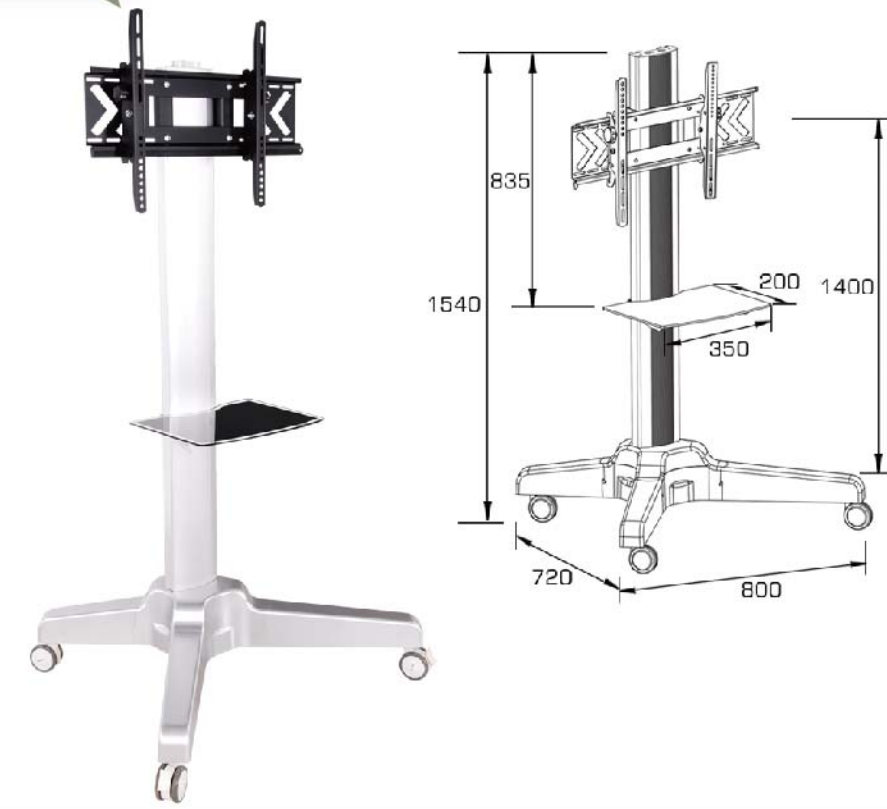

Caser with brake

- VESA Max 400x400
- Weight 40kg
- TV Size 32-55"
- Height adjustable 1100~1350mm

HDCM003-3

VESA	Max 400x400
Weight	40kg
TV Size	32-55"
Height adjustable	1100-1350mm

HDCM004-2

VESA	Max 600x400
Weight	70kg
TV Size	32-55"
Height adjustable	1400mm

HDCF001-3

VESA	Max 600x400
Weight	40kg
TV Size	32-70"

HDCG004-2

VESA	Max 400x400
Weight	40kg
TV Size	32-55"
Height adjustable	1130-1410mm

HDCF005-1

VESA	Max 800x600
Weight	50kg
TV Size	42-85"

HDCM006-2

VESA	Max 600x400
Weight	30kg
TV Size	32-55"
Height adjustable	1010~1450mm

HDSM003

VESA	Max 400x400
Weight	30kg
Monitor Size	32-55"
Height adjustable	1000~1400mm

HDCM006-3

VESA	Max 600x400
Weight	30kg
TV Size	32-55"
Height adjustable	1010~1450mm

# TV CART & STAND

HDCW001

It features a laptop security system, 20 inches (510mm) of height adjustment (work sitting or standing)

This secure, height-adjustable computer cart supports your mobile computing needs