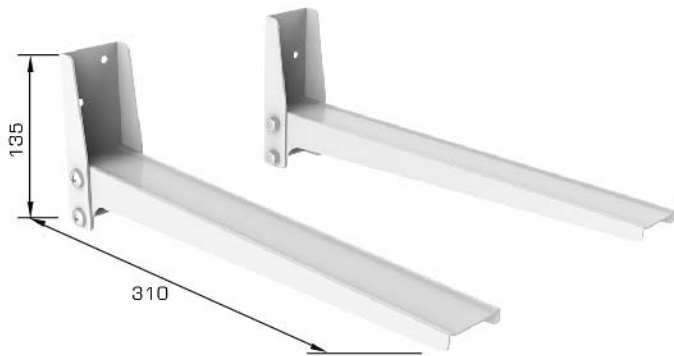

VG003B

VESA	Max 600x400mm	Tilt	± 12°
Weight	30kg	Range	625~1410mm
TV Size	32-70"		

JT2016B

VESA	∞ x600mm
Weight	50kg
TV Size	37-70"

JT2016B-S

VESA	∞ x200mm
Weight	36kg
TV Size	15-42"

VG001

Weight	10kg	Tilt	± 10°
Rotation	360°	Range	295~395mm

JT3052

Weight	10kg	Tilt	± 15°
Rotation	360°	Range	250~350mm

**JT3206**

**KG** Weight 10kg  
Try Size 350x280mm

**DB006**

**KG** Weight 5kg  
Try Size 350x280mm

**JT2080Q**

**KG** Weight 20kg