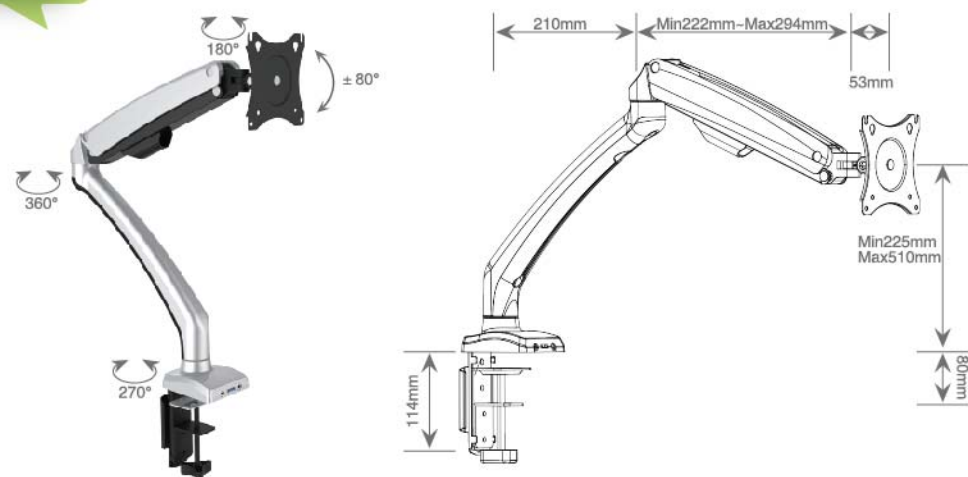

## Features:

- 1.Angle free tilting
- 2.Free adjusting height available
- 3.Freely keep balance at any height
- 4.Decorative plastic cover
- 5.Desk clamp mounting design
- 6.Material:Aluminium-alloy

Interactive counterbalance  
LCD VESA Desk Mounts

### HDMG001-1

- VESA 75x75,100x100
- Weight 6kg
- Monitor Size 13-32"
- Adjust ± 80°
- Gas Spring 1
- Rotation 360°
- Colors: ● ● ● ● ●