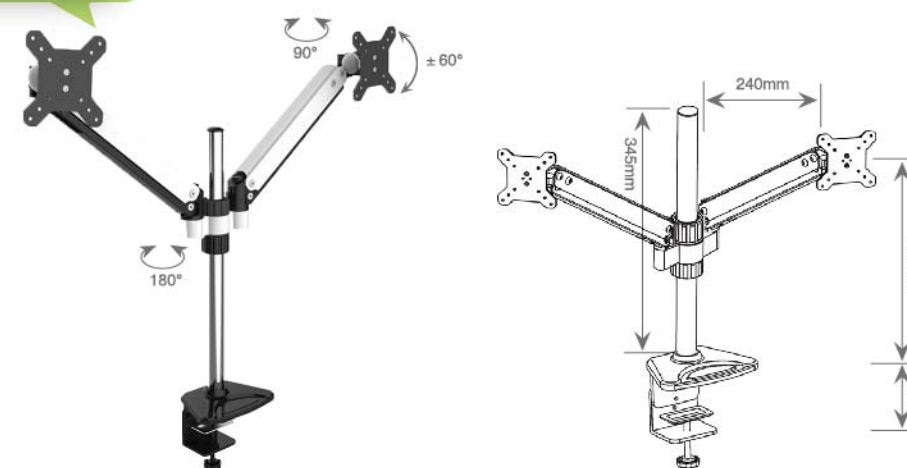

HDMG002-3

- VESA 50x50,75x75,100x100
- Weight 5kg
- Monitor Size 12-24"
- Adjust ± 60°
- Gas Spring 2
- Rotation 360°
- Colors: ● ● ● ● ●