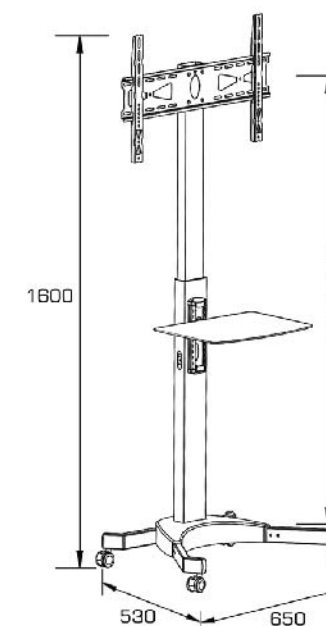

HDCE001-1

- VESA 200x200, 300x200, 300x300, 400x300, 400x400
- Weight 30kg
- TV Size 32-55"
- Lifting Speed 25mm/s
- Height adjustable 1150~1550mm
- Input Voltage 110~240V
- Rotation 90°
- Cable Management

HDCF003-3

- VESA Max 400x400
- Weight 40kg
- TV Size 32-55"

HDCE002

- VESA Max 400x400
- Weight 30kg
- TV Size 32-55"
- Lifting Speed 35mm/s
- Height adjustable 700~1350mm
- Input Voltage 110~240V

HDCG003-2

Caser with brake

- VESA Max 400x400
- Weight 40kg
- TV Size 32-55"
- Height adjustable 1100~1350mm

HDCM003-3

VESA	Max 400x400
Weight	40kg
TV Size	32-55"
Height adjustable	1100-1350mm

HDCM004-2

VESA	Max 600x400
Weight	70kg
TV Size	32-55"
Height adjustable	1400mm