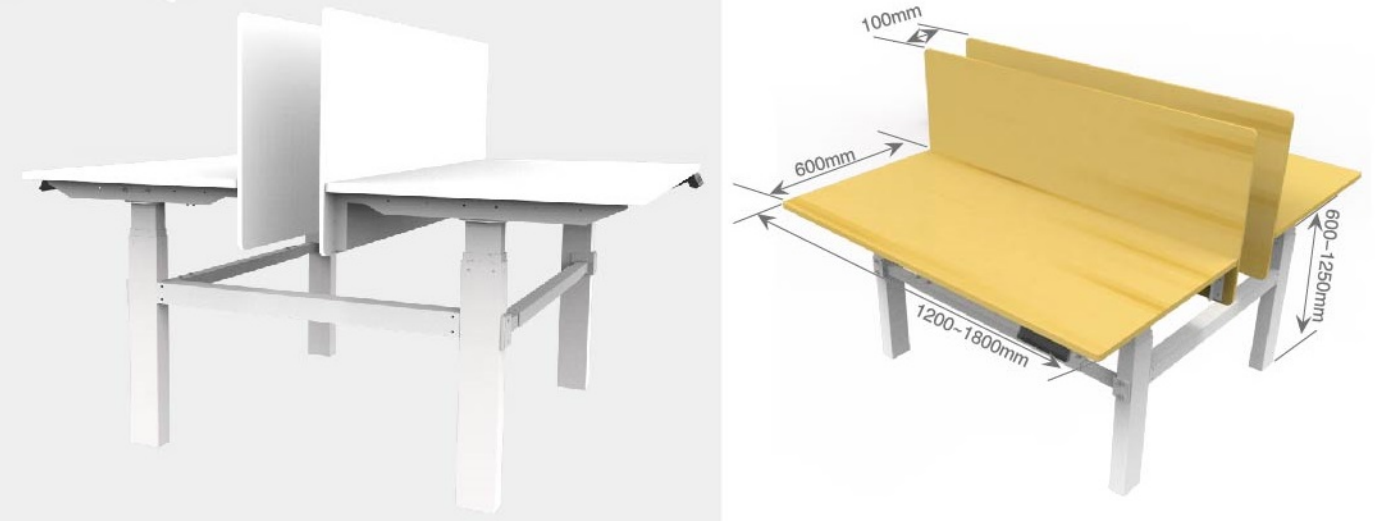

HDDE003

Product Parameters

Load-bearing	80kg	Input Voltage	110~240V
Lifting Speed	35mm/s	Column Segments	3
Memory Data	4	Motor	4