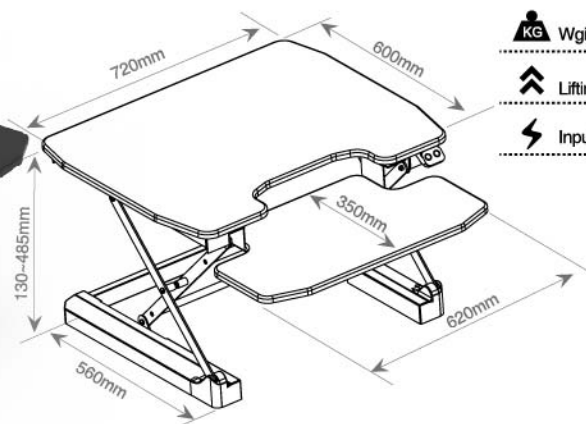

Thermal Protection Overload Protection Quiet Motor

HDWG001-1

VESA	50x50,75x75,100x100
Monitor Size	12-32"
Dynamic load	5kg
Static load	15kg
Column Segments	2
Gas Spring	1
Rotation	360°

HDWE001-2

VESA	75x75,100x100
Weight	25kg
Monitor Size	12-24"
Lifting Speed	20mm/s
Column Segments	2
Input Voltage	110~240V
Rotation	360°

Thermal Protection Overload Protection Quiet Motor

HDWG001-2

VESA	50x50,75x75,100x100
Monitor Size	12-24"
Dynamic load	5kg
Static load	15kg
Column Segments	2
Gas Spring	1
Rotation	360°

HDWE002-S

Weight	25kg
Lifting Speed	15mm/s
Input Voltage	110~240V