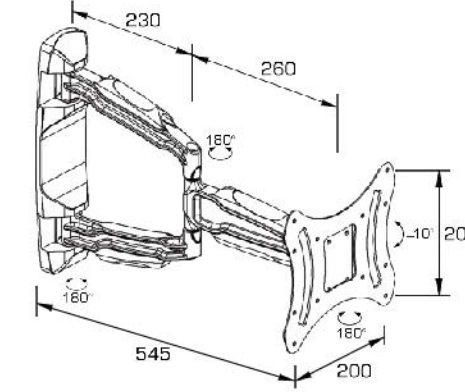

JT2983IIIC

- VESA Max400x400mm
- Weight 30kg
- TV Size 32-55"
- Tilt -10°
- Swivel ±45°
- Close 60~395mm

JT2016AIII

- VESA Max400x400mm
- Weight 30kg
- TV Size 32-55"
- Tilt ±15°
- Swivel ±45°
- Close 100~440mm

JT2016AIII-A

- VESA Max400x400mm
- Weight 30kg
- TV Size 32-55"
- Tilt ±12°
- Swivel ±45°
- Close 100~410mm

JT2015C-S

- VESA Max200x200mm
- Weight 30kg
- TV Size 24-42"
- Tilt -10°
- Swivel ± 45°
- Close 50~460mm

JT3228

- VESA Max200x200mm
- Weight 40kg
- TV Size 24-42"
- Tilt ± 10°
- Swivel ± 45°
- Close 60~545mm

JT2015C-M

- VESA Max400x400mm
- Weight 30kg
- TV Size 32-55"
- Tilt -10°
- Swivel ± 45°
- Close 50~460mm