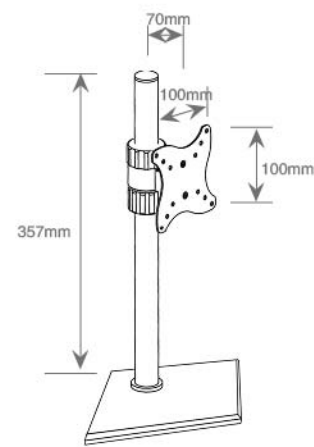

HDMM003-2

HDMM002-4

HDMM003-3

HDMB001

50x50,75x75,  
 VESA 100X100  
 Weight 20kg  
 Monitor Size 12-27"

HDMB002

50x50,75x75,  
 VESA 100X100  
 Weight 20kg  
 Monitor Size 12-27"

HDMB003

50x50,75x75,  
 VESA 100X100  
 Weight 20kg  
 Monitor Size 12-27"

HDMA001

Weight 5kg  
 Monitor Size 12-27"  
 Thickness 26.5-65mm  
 Colors: ● ●

Monitor Adapter Kit for non-VESA monitor

Adjustable security arms can be placed in many positions to accommodate varying sizes and shapes of monitors