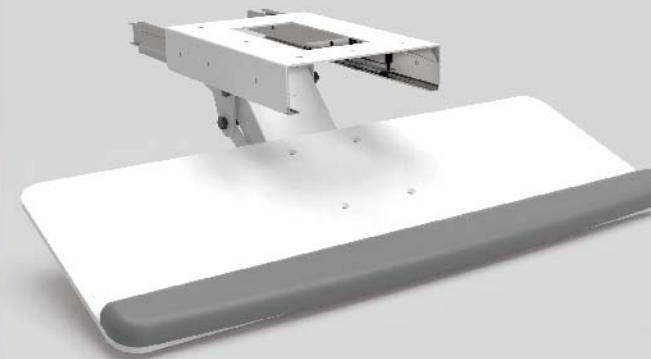

HDDK001

Maximum Desktop Thickness:70MM  
Easily hides the keyboard tray under desk. Gain more space on desktop.  
Reduces the wrist fatigue of long-time working and enhances the typing comfort.

Load-bearing 5kg

HDDG005

**Product Parameters**

Dynamic load	6kg	Static load	30kg
Gas Spring	1	Column Segments	2

HDDK002

Designed to exactly conform different ways of placing keyboard  
It features versatile modes of adjustment.  
Easily hides the keyboard tray under desk. Gain more space on desktop.  
Reduces the wrist fatigue of long-time working and enhances the typing comfort.