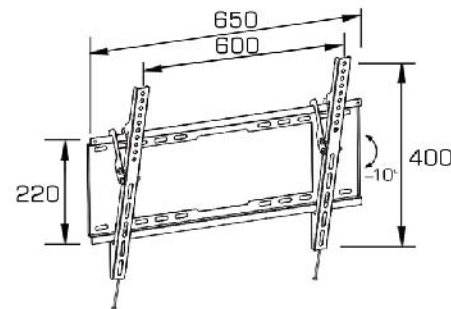

JT3211IIT-37

- VESA Max 200x200mm
- Weight 30kg
- TV Size 24-42"
- Tilt -10°
- Close 30mm

JT2653N

- VESA Max 200x200mm
- Weight 30kg
- TV Size 24-42"
- Close 20mm

JT3211IIT-42

- VESA Max 400x400mm
- Weight 30kg
- TV Size 32-55"
- Tilt -10°
- Close 30mm

JT2938

- VESA Max 400x400mm
- Weight 40kg
- TV Size 32-55"
- Close 20mm

JT3211IIT-63

- VESA Max 600x400mm
- Weight 40kg
- TV Size 32-70"
- Tilt -10°
- Close 30mm

JT2939

- VESA Max 600x400mm
- Weight 40kg
- TV Size 32-70"
- Close 20mm