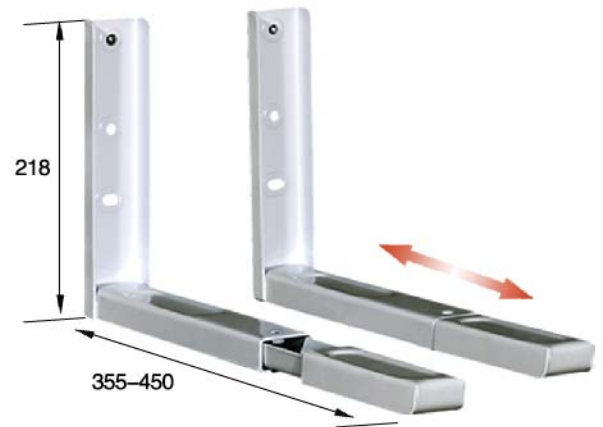

JT3206

KG Weight 10kg
Try Size 350x280mm

DB006

KG Weight 5kg
Try Size 350x280mm

JT2080Q

KG Weight 20kg

JT2080

KG Weight 40kg