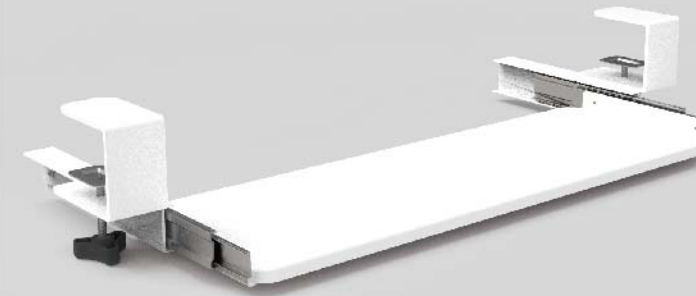

Maximum Desktop Thickness:70MM
Easily hides the keyboard tray under desk. Gain more space on desktop.
Reduces the wrist fatigue of long-time working and enhances the typing comfort.

Load-bearing 5kg

HDDG005