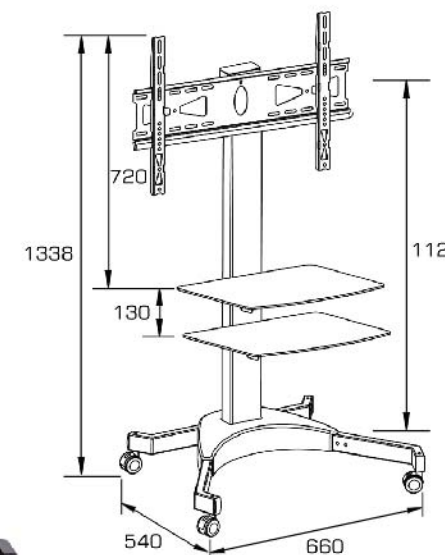

- VESA Max 400x400
- Weight 40kg
- TV Size 32-55"