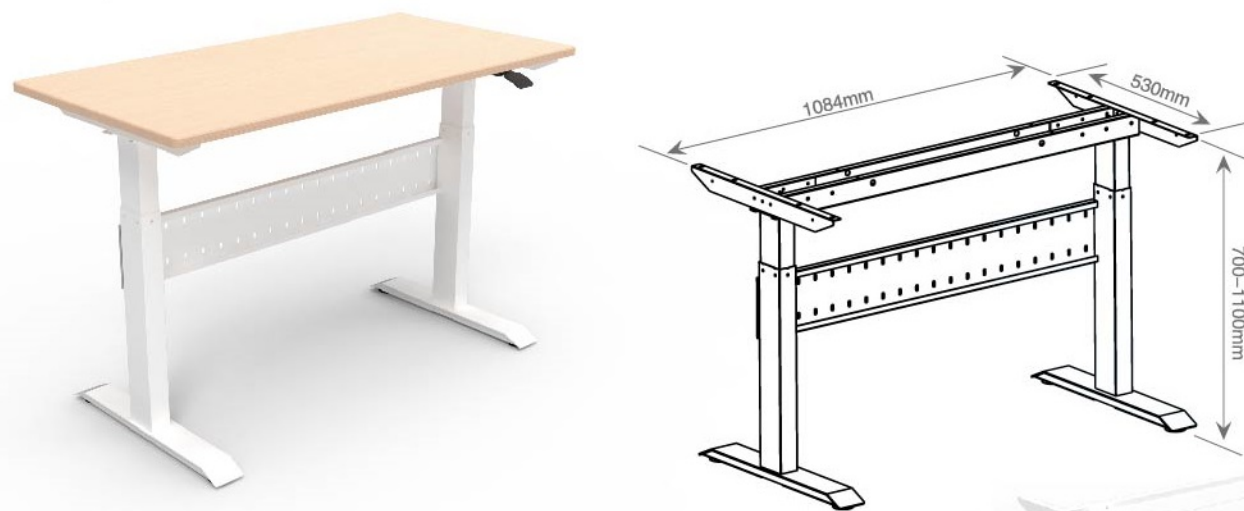

Load-bearing	80kg	Input Voltage	110~240V
Lifting Speed	20mm/s	Column Segments	2
Memory Data	4	Motor	1
Desktop Size 1200x600mm 1400x700mm 1600x700mm 1800x800mm			

HDDE002-P

HDDM001

Product Parameters

Load-bearing	80kg	Column Segments	2
Manual			
Desktop Size	1200x600mm 1400x700mm 1600x700mm 1800x800mm		

HDDM001-P

HDDE003

Product Parameters

Load-bearing	80kg	Input Voltage	110~240V
Lifting Speed	35mm/s	Column Segments	3
Memory Data	4	Motor	4

HDDG001

Product Parameters

Dynamic load	10kg	Static load	60kg
Gas Spring	2	Column Segments	2
Desktop Size	1200x600mm 1400x700mm		