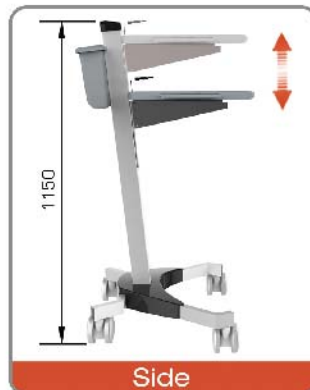

HDSM003

VESA	Max 400x400
Weight	30kg
Monitor Size	32-55"
Height adjustable	1000~1400mm

HDCM006-3

VESA	Max 600x400
Weight	30kg
TV Size	32-55"
Height adjustable	1010~1450mm

# TV CART & STAND

HDCW001

It features a laptop security system, 20 inches (510mm) of height adjustment (work sitting or standing)

This secure, height-adjustable computer cart supports your mobile computing needs