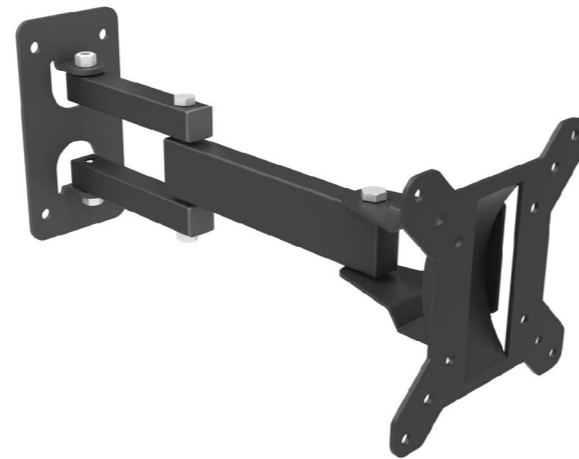

JT2015P-2S

VESA Max 200x200mm  
 Weight 10kg  
 TV Size 24-42"  
 Tilt  $-10^\circ$   
 Swivel  $\pm 90^\circ$   
 Close 40~365mm

JT2015PII-2S

VESA Max 200x200mm  
 Weight 10kg  
 TV Size 24-42"  
 Tilt  $-10^\circ$   
 Swivel  $\pm 90^\circ$   
 Close 40~370mm

JT2015PB-1

- VESA Max 100x100mm
- Weight 10kg
- TV Size 12-32"
- Rotation 360°
- Tilt -10°
- Swivel ±45°
- Close 43~225mm

JT2820Q

- VESA Max 100x100mm
- Weight 20kg
- TV Size 12-32"
- Tilt ±20°
- Swivel ±90°
- Close 85~206mm