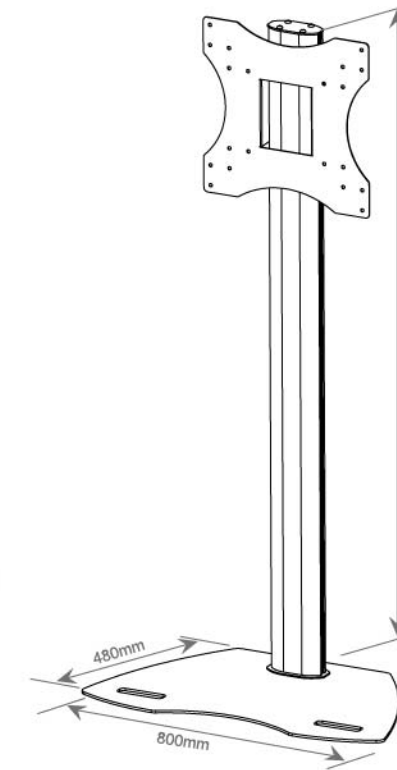

VESA	200x200, 300x200, 300x300, 400x300, 400x400
Weight	40kg
TV Size	32-55"
Height adjustable	1550mm