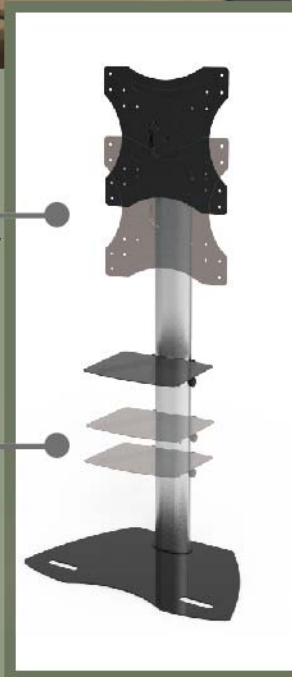

HDMA003

Laptop Holder

- VESA compliant: 75x75
- Solid steel holder with standard VESA mounting holes

Weight 5kg  
 Colors: ● ●

TV Stand/Cart  
Work Station/ Trolley  
Mount Solution

Raise or lower the mount's height to adjust your TV anywhere.

Vertical space for integrated cable management, keeping your equipment and accessories organized and neat.

It can rotate 90°, which provides portrait and landscape viewing.

Adjustable middle tray for your laptop, mobile device, or other gadgets.