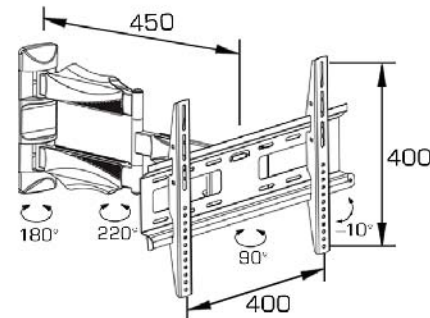

JT2016AIII-A

- VESA Max400x400mm
- Weight 30kg
- TV Size 32-55"
- Tilt ±12°
- Swivel ±45°
- Close 100~410mm

JT2015C-S

- VESA Max200x200mm
- Weight 30kg
- TV Size 24-42"
- Tilt -10°
- Swivel ± 45°
- Close 50~460mm

JT3228

- VESA Max200x200mm
- Weight 40kg
- TV Size 24-42"
- Tilt ± 10°
- Swivel ± 45°
- Close 60~545mm

JT2015C-M

- VESA Max400x400mm
- Weight 30kg
- TV Size 32-55"
- Tilt -10°
- Swivel ± 45°
- Close 50~460mm

JT3228-400

- VESA Max400x400mm
- Weight 40kg
- TV Size 32-55"
- Tilt ± 10°
- Swivel ± 45°
- Close 60~555mm

JT2015C-L

- VESA Max400x400mm
- Weight 30kg
- TV Size 32-55"
- Tilt -10°
- Swivel ± 45°
- Close 50~460mm