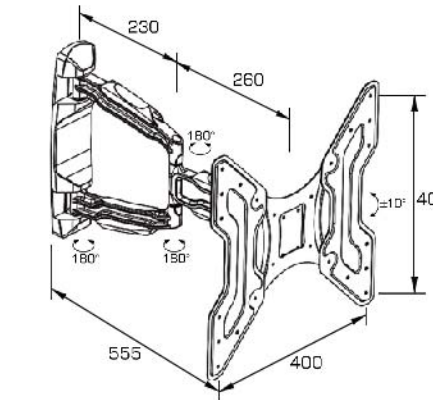

JT2016AIII-A

- VESA Max400x400mm
- Weight 30kg
- TV Size 32-55"
- Tilt ±12°
- Swivel ±45°
- Close 100~410mm

JT2015C-S

- VESA Max200x200mm
- Weight 30kg
- TV Size 24-42"
- Tilt -10°
- Swivel ± 45°
- Close 50~460mm

JT3228

- VESA Max200x200mm
- Weight 40kg
- TV Size 24-42"
- Tilt ± 10°
- Swivel ± 45°
- Close 60~545mm

JT2015C-M

- VESA Max400x400mm
- Weight 30kg
- TV Size 32-55"
- Tilt -10°
- Swivel ± 45°
- Close 50~460mm

JT3228-400

- VESA Max400x400mm
- Weight 40kg
- TV Size 32-55"
- Tilt ± 10°
- Swivel ± 45°
- Close 60~555mm

JT2015C-L

- VESA Max400x400mm
- Weight 30kg
- TV Size 32-55"
- Tilt -10°
- Swivel ± 45°
- Close 50~460mm