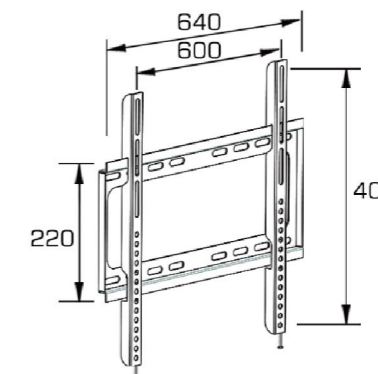

JT3211

- VESA Max 400x400mm
- Weight 30kg
- TV Size 32-55"
- Close 25mm