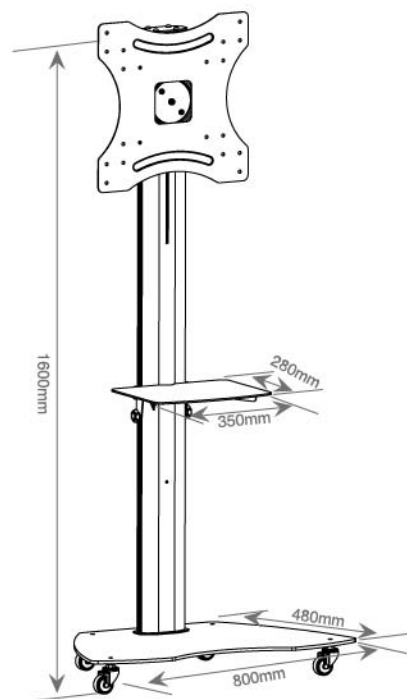

Vertical space for integrated cable management, keeping your equipment and accessories organized and neat.

It can rotate 90°, which provides portrait and landscape viewing.

Adjustable middle tray for your laptop, mobile device, or other gadgets.

HDSM001-1

VESA	200x200, 300x200, 300x300, 400x300, 400x400
Weight	40kg
TV Size	32-55"
Height adjustable	1550mm
Rotation	90°
Cable Management	

HDSM001-2

VESA	200x200, 300x200, 300x300, 400x300, 400x400
Weight	40kg
TV Size	32-55"
Height adjustable	1550mm

HDCE001-1

- VESA 200x200, 300x200, 300x300, 400x300, 400x400
- Weight 30kg
- TV Size 32-55"
- Lifting Speed 25mm/s
- Height adjustable 1150~1550mm
- Input Voltage 110~240V
- Rotation 90°
- Cable Management