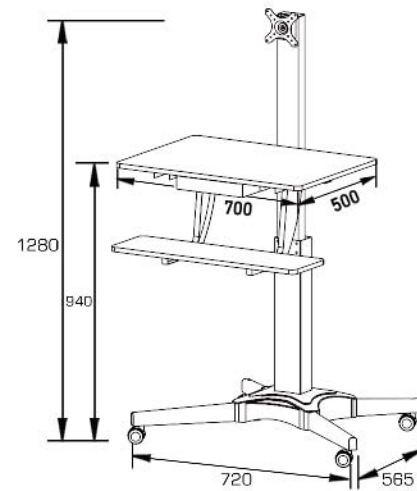

# TV CART & STAND

HDCW001

It features a laptop security system, 20 inches (510mm) of height adjustment (work sitting or standing)

This secure, height-adjustable computer cart supports your mobile computing needs

Weight	7kg
Panel Size	450x430mm

HDCW004-1

Drawer

CPU Holder

VESA	50x50, 75x75, 100x100
Weight	20kg
Monitor Size	12-32"
Rotation	360°