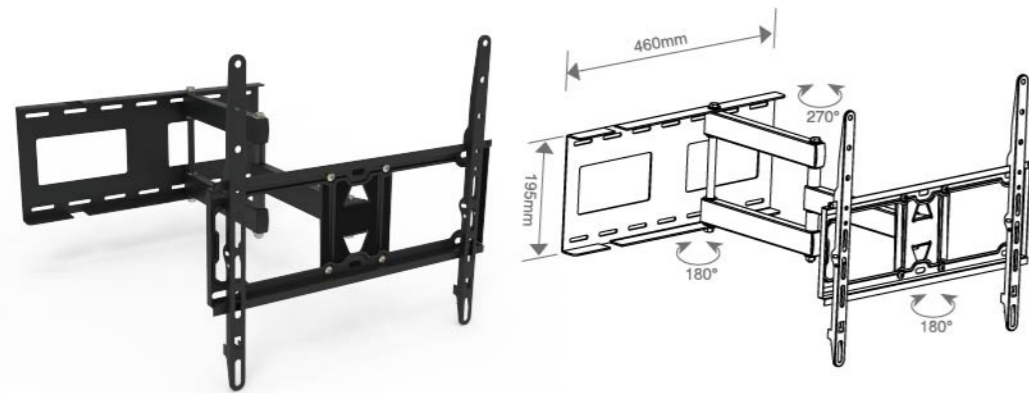

JT2015I-LQII

- VESA Max400x400mm
- Weight 30kg
- TV Size 32-55"
- Tilt -10°
- Swivel ± 90°
- Close 90~530mm