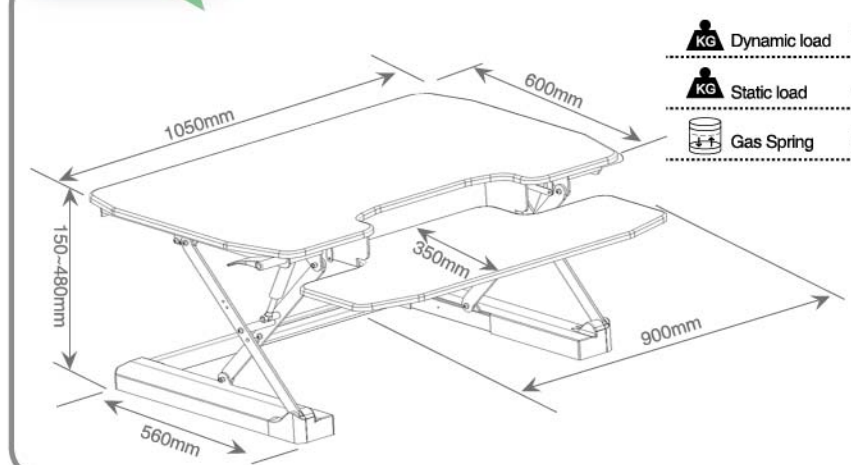

**Large Work Surface:**  
For monitor, laptop.

**Ergonomic Keyboard:**  
Tray

HDWG003-S

- Dynamic load 10kg
- Static load 40kg
- Gas Spring 2

HDWG003-M

- Dynamic load 10kg
- Static load 40kg
- Gas Spring 2

HDWG003-L

- Dynamic load 10kg
- Static load 40kg
- Gas Spring 2

HDWM002

Load **3kg**  
 Manual

HDWM003

VESA 50x50,75x75,  
100X100  
 Weight **5kg**  
 Monitor Size **13-27"**  
 Gas Spring **1**  
 Rotation **360°**  
 Colors: ● ●