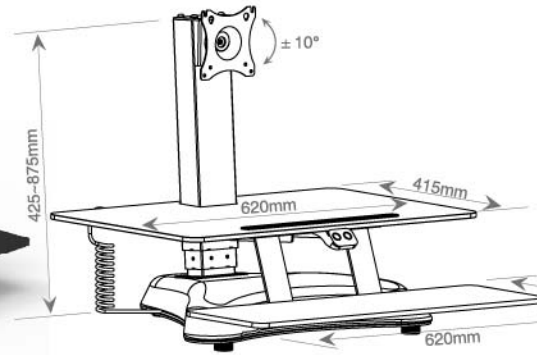

Product Parameters

Load-bearing	80kg	Input Voltage	110~240V
Lifting Speed	35mm/s	Column Segments	3
Memory Data	4	Motor	2
Desktop Size 1200x600mm 1400x700mm 1600x700mm 1800x800mm			

HDDE001-P

HDDE002

Product Parameters

Whether you need to blend in or stand out, our colors give you the choice.

Desktop Colors

Frame Colors

Alternately sitting and standing  
Healthy & Effocoemt

HDWE001-1

VESA	75x75,100x100
Weight	25kg
Monitor Size	12-32"
Lifting Speed	20mm/s
Column Segments	2
Input Voltage	110~240V
Rotation	360°

Thermal Protection Overload Protection Quiet Motor

HDWG001-1

VESA	50x50,75x75,100x100
Monitor Size	12-32"
Dynamic load	5kg
Static load	15kg
Column Segments	2
Gas Spring	1
Rotation	360°

HDWE001-2

VESA	75x75,100x100
Weight	25kg
Monitor Size	12-24"
Lifting Speed	20mm/s
Column Segments	2
Input Voltage	110~240V
Rotation	360°

Thermal Protection Overload Protection Quiet Motor

HDWG001-2

VESA	50x50,75x75,100x100
Monitor Size	12-24"
Dynamic load	5kg
Static load	15kg
Column Segments	2
Gas Spring	1
Rotation	360°

HDWE002-S

Weight	25kg
Lifting Speed	15mm/s
Input Voltage	110~240V