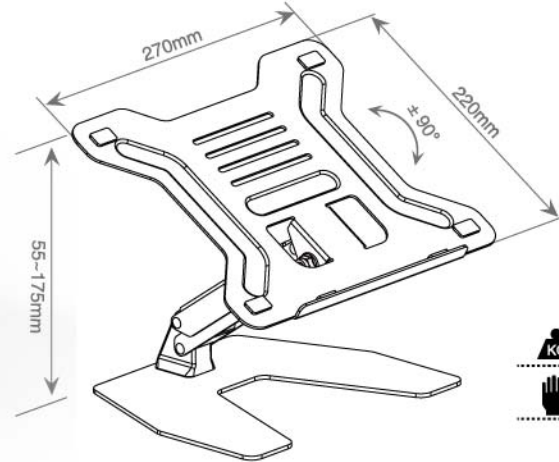

Product Parameters

Load-bearing	80kg	Input Voltage	110~240V
Lifting Speed	35mm/s	Column Segments	3
Memory Data	4	Motor	2
Desktop Size 1200x600mm 1400x700mm 1600x700mm 1800x800mm			

HDDE001-P

HDDE002

Product Parameters

**Large Work Surface:**  
For monitor, laptop.

**Ergonomic Keyboard:**  
Tray

HDWG003-S

- Dynamic load 10kg
- Static load 40kg
- Gas Spring 2

HDWG003-M

- Dynamic load 10kg
- Static load 40kg
- Gas Spring 2

HDWG003-L

- Dynamic load 10kg
- Static load 40kg
- Gas Spring 2

HDWM002

Load **3kg**  
 Manual

HDWM003

VESA 50x50,75x75,  
100X100  
 Weight **5kg**  
 Monitor Size **13-27"**  
 Gas Spring **1**  
 Rotation **360°**  
 Colors: ● ●