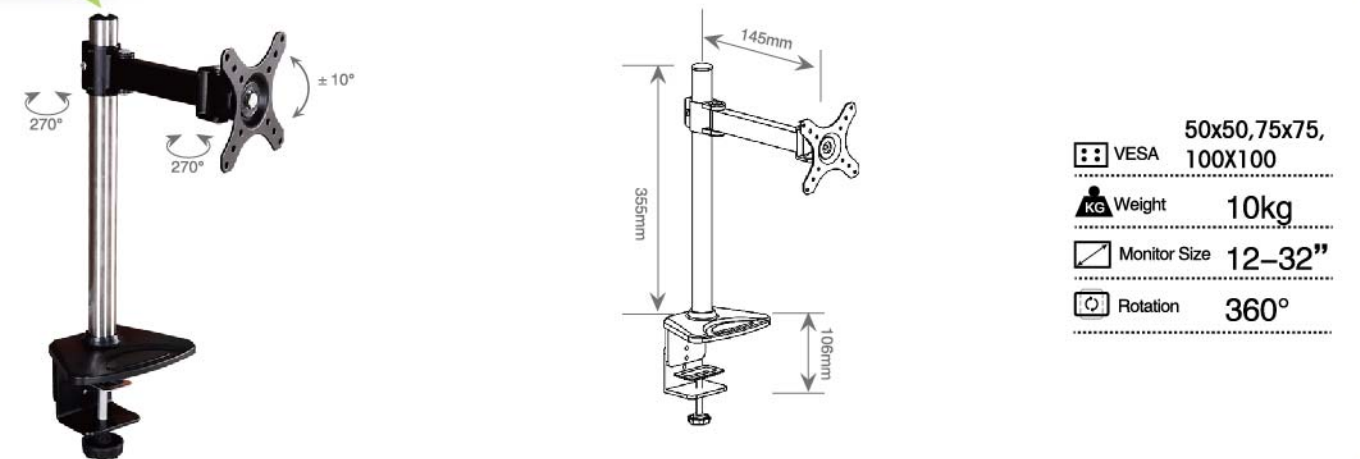

Product Parameters

Load-bearing	80kg	Input Voltage	110~240V
Lifting Speed	35mm/s	Column Segments	3
Memory Data	4	Motor	2
Desktop Size 1200x600mm 1400x700mm 1600x700mm 1800x800mm			

HDDE001-P

HDDE002

Product Parameters

**HDMM001-2**

- VESA 50x50,75x75, 100X100
- Weight 20kg
- Monitor Size 12-24"
- Rotation 360°

**HDMM002-1**

- VESA 75x75,100X100
- Weight 8kg
- Monitor Size 12-32"
- Rotation 360°

HDMM002-2

HDMM003-1

HDMM002-3