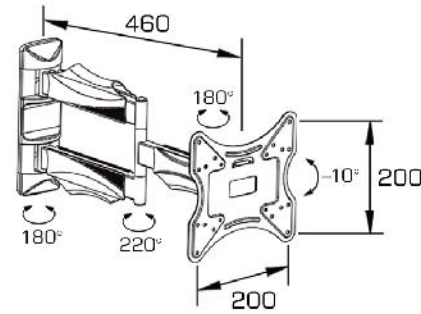

JT2015EII-M

- VESA Max400x400mm
- Weight 40kg
- TV Size 32-55"
- Tilt -10°
- Swivel ±45°
- Close 51~500mm

JT2015EII-L

- VESA Max400x400mm
- Weight 40kg
- TV Size 32-55"
- Tilt -10°
- Swivel ±45°
- Close 51~500mm

DB004

- VESA Max600x400mm
- Weight 40kg
- TV Size 32-70"
- Tilt -10°
- Swivel ±45°
- Close 66~440mm

JT2702DL

- VESA Max1000x600mm
- Weight 80kg
- TV Size 42-105"
- Tilt ±15°
- Swivel ±45°
- Close 115~575mm

JT2983IIIC

- VESA Max400x400mm
- Weight 30kg
- TV Size 32-55"
- Tilt -10°
- Swivel ±45°
- Close 60~395mm

JT2016AIII

- VESA Max400x400mm
- Weight 30kg
- TV Size 32-55"
- Tilt ±15°
- Swivel ±45°
- Close 100~440mm

JT2016AIII-A

- VESA Max400x400mm
- Weight 30kg
- TV Size 32-55"
- Tilt ±12°
- Swivel ±45°
- Close 100~410mm

JT2015C-S

- VESA Max200x200mm
- Weight 30kg
- TV Size 24-42"
- Tilt -10°
- Swivel ± 45°
- Close 50~460mm