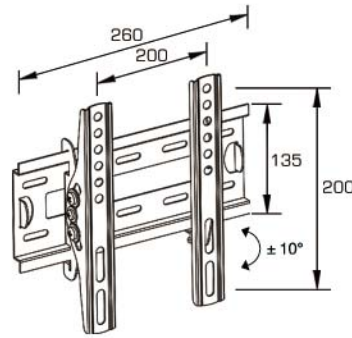

JT2653N-T

- VESA Max 200x200mm
- Weight 30kg
- TV Size 24-42"
- Tilt $\pm 10^\circ$
- Close 45mm