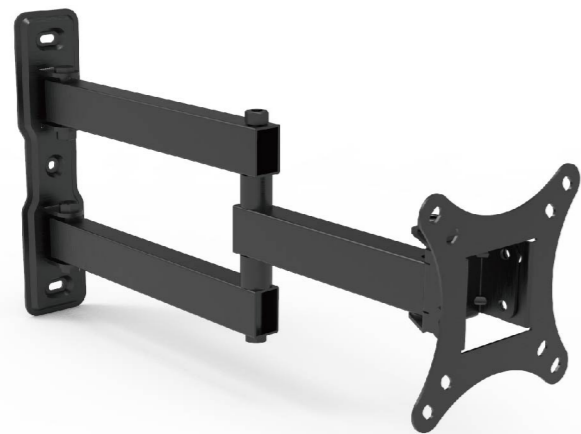

JT2015PB-1

- VESA Max 100x100mm
- Weight 10kg
- TV Size 12-32"
- Rotation 360°
- Tilt -10°
- Swivel ±45°
- Close 43~225mm

JT2820Q

- VESA Max 100x100mm
- Weight 20kg
- TV Size 12-32"
- Tilt ±20°
- Swivel ±90°
- Close 85~206mm

JT2017C-100

- VESA Max 100x100mm
- Weight 20kg
- TV Size 12-32"
- Tilt +5~-12°
- Swivel ±90°
- Close 75~420mm

JT2017C-200

- VESA Max 200x200mm
- Weight 20kg
- TV Size 24-42"
- Tilt +5~-12°
- Swivel ±90°
- Close 75~420mm