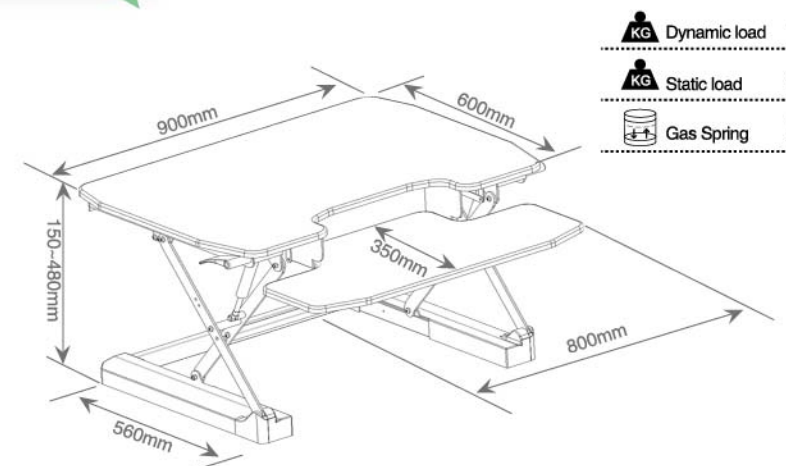

**Large Work Surface:**  
For monitor, laptop.

**Ergonomic Keyboard:**  
Tray

HDWG003-S

- Dynamic load 10kg
- Static load 40kg
- Gas Spring 2

HDWG003-M

- Dynamic load 10kg
- Static load 40kg
- Gas Spring 2

HDWG003-L

- Dynamic load 10kg
- Static load 40kg
- Gas Spring 2

HDWM002

Load **3kg**  
 Manual

HDWM003

VESA 50x50,75x75,  
100X100  
 Weight **5kg**  
 Monitor Size **13-27"**  
 Gas Spring **1**  
 Rotation **360°**  
 Colors: ● ●