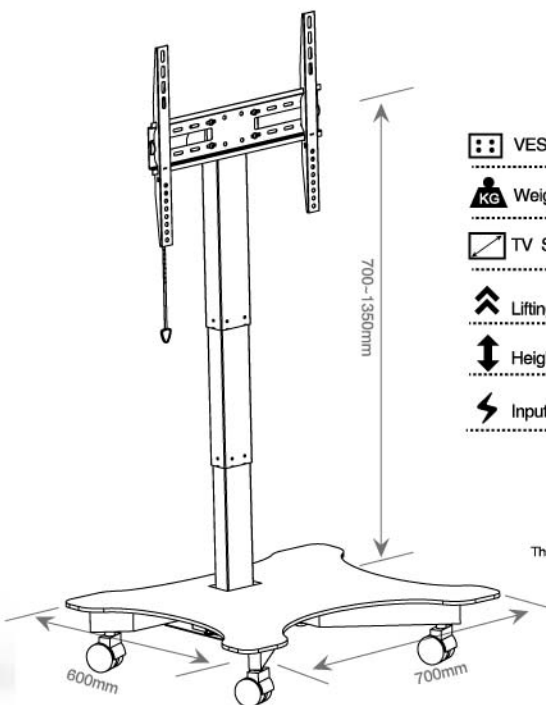

Vertical space for integrated cable management, keeping your equipment and accessories organized and neat.

It can rotate 90°, which provides portrait and landscape viewing.

Adjustable middle tray for your laptop, mobile device, or other gadgets.

HDSM001-1

VESA	200x200, 300x200, 300x300, 400x300, 400x400
Weight	40kg
TV Size	32-55"
Height adjustable	1550mm
Rotation	90°
Cable Management	

HDSM001-2

VESA	200x200, 300x200, 300x300, 400x300, 400x400
Weight	40kg
TV Size	32-55"
Height adjustable	1550mm

HDCE001-1

- VESA 200x200, 300x200, 300x300, 400x300, 400x400
- Weight 30kg
- TV Size 32-55"
- Lifting Speed 25mm/s
- Height adjustable 1150~1550mm
- Input Voltage 110~240V
- Rotation 90°
- Cable Management

HDCF003-3

- VESA Max 400x400
- Weight 40kg
- TV Size 32-55"

HDCE002

- VESA Max 400x400
- Weight 30kg
- TV Size 32-55"
- Lifting Speed 35mm/s
- Height adjustable 700~1350mm
- Input Voltage 110~240V

HDCG003-2