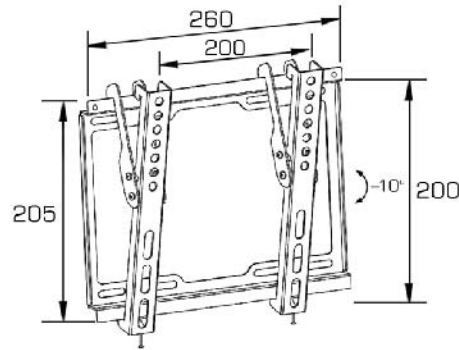

JT3211IIT-37

- VESA Max 200x200mm
- Weight 30kg
- TV Size 24-42"
- Tilt -10°
- Close 30mm