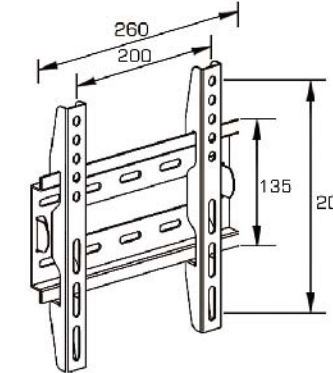

JT2653N

- VESA Max 200x200mm
- Weight 30kg
- TV Size 24-42"
- Close 20mm