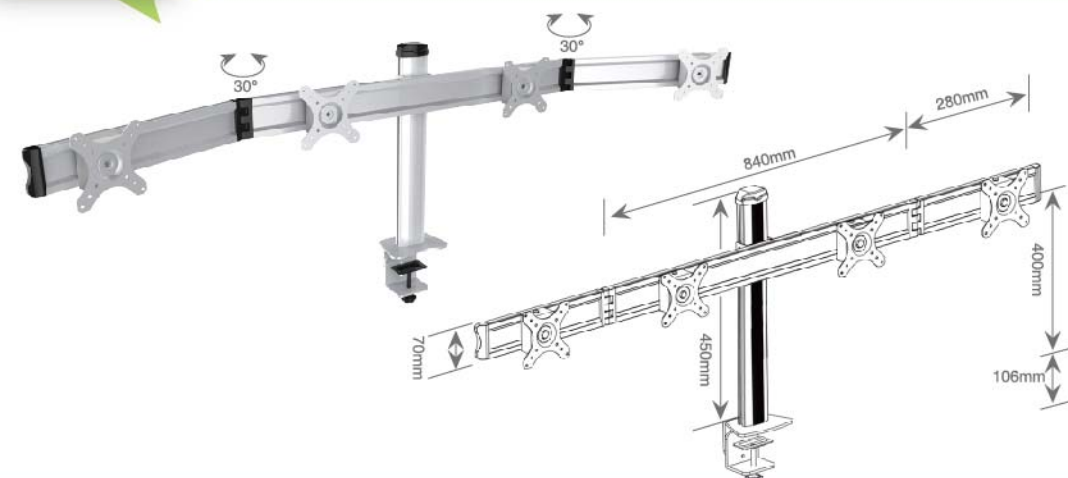

**HDMM001-3**

- VESA 50x50,75x75, 100X100
- Weight 20kg
- Monitor Size 12-24"
- Rotation 360°

**HDMM001**

- VESA 50x50,75x75, 100X100
- Weight 20kg
- Monitor Size 12-24"
- Rotation 360°

**HDMM001-4**

- VESA 50x50,75x75, 100X100
- Weight 20kg
- Monitor Size 12-24"
- Rotation 360°