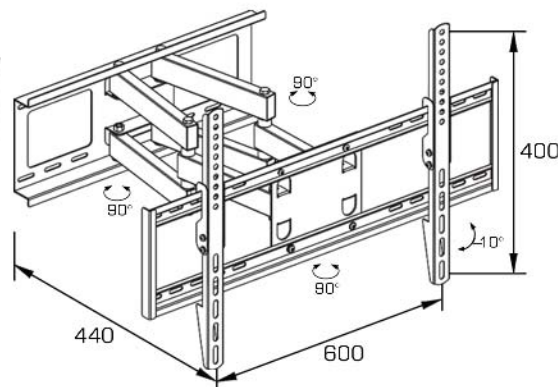

DB004

- VESA Max600x400mm
- Weight 40kg
- TV Size 32-70"
- Tilt -10°
- Swivel ±45°
- Close 66~440mm