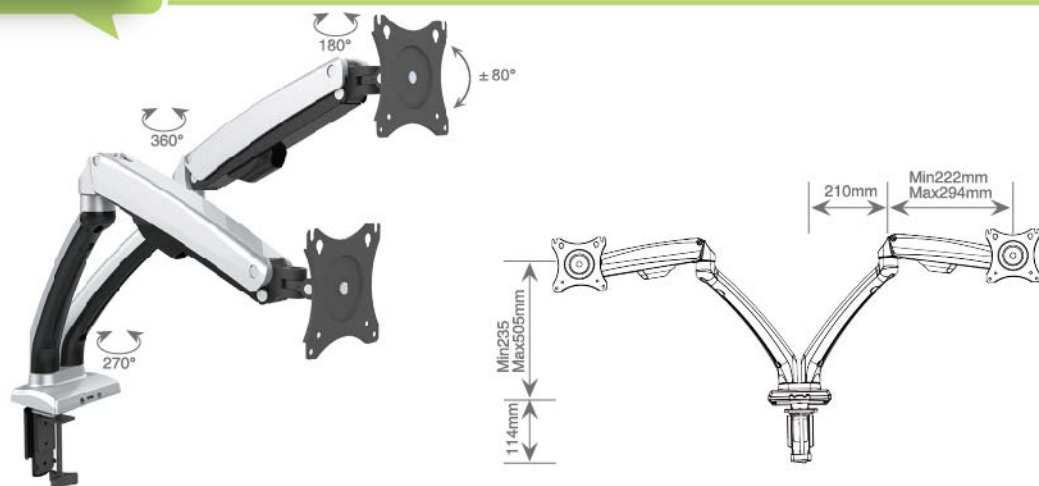

HDMG001-2

- VESA 75x75,100x100
- Weight 6kg
- Monitor Size 13-24"
- Adjust ± 80°
- Gas Spring 2
- Rotation 360°
- Colors: ● ● ● ● ●