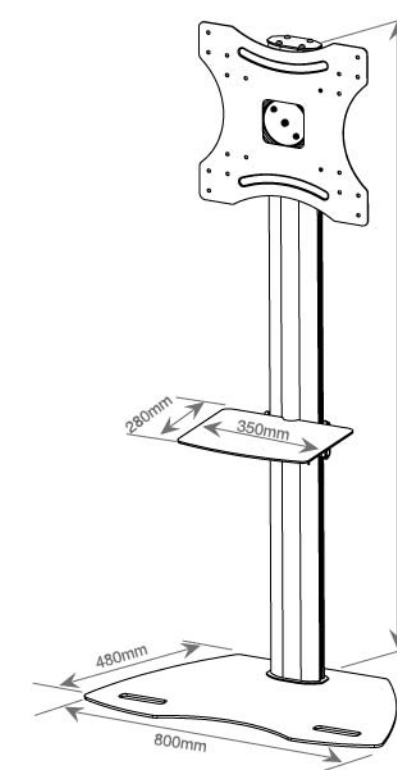

VESA	200x200, 300x200, 300x300, 400x300, 400x400
Weight	40kg
TV Size	32-55"
Height adjustable	1550mm
Rotation	90°
Cable Management