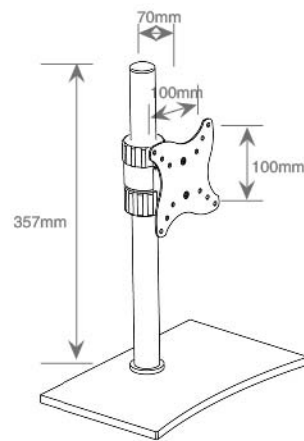

**HDMM001-2**

- VESA 50x50,75x75, 100X100
- Weight 20kg
- Monitor Size 12-24"
- Rotation 360°

**HDMM002-1**

- VESA 75x75,100X100
- Weight 8kg
- Monitor Size 12-32"
- Rotation 360°

HDMM002-2

HDMM003-1

HDMM002-3

HDMM003-2

HDMM002-4

HDMM003-3

HDMB001

50x50,75x75,  
 VESA 100X100  
 Weight 20kg  
 Monitor Size 12-27"

HDMB002

50x50,75x75,  
 VESA 100X100  
 Weight 20kg  
 Monitor Size 12-27"

HDMB003

50x50,75x75,  
 VESA 100X100  
 Weight 20kg  
 Monitor Size 12-27"

HDMA001

Weight 5kg  
 Monitor Size 12-27"  
 Thickness 26.5-65mm  
 Colors: ● ●

Monitor Adapter Kit for non-VESA monitor

Adjustable security arms can be placed in many positions to accommodate varying sizes and shapes of monitors