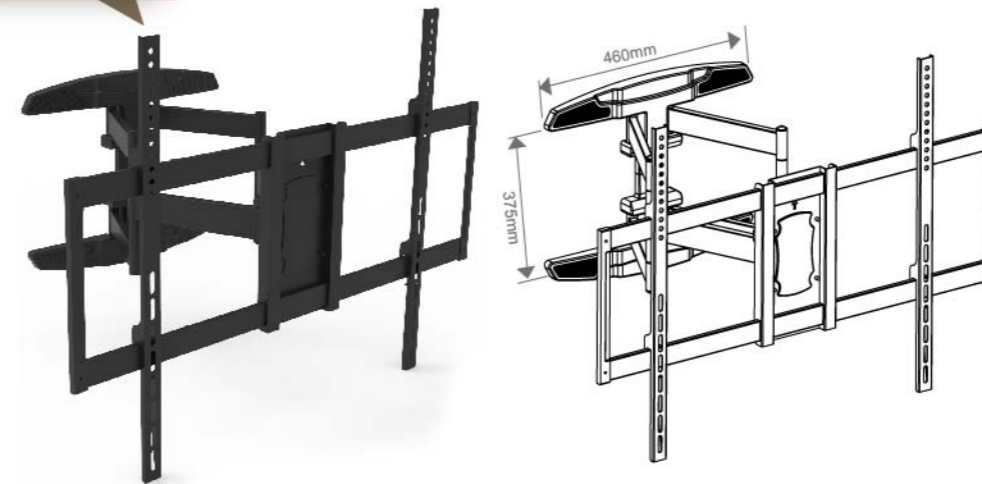

# TV CART & STAND

HDCW001

It features a laptop security system, 20 inches (510mm) of height adjustment (work sitting or standing)

This secure, height-adjustable computer cart supports your mobile computing needs

# TV MOUNT

Pull your mounted TV to view your favorite shows from nearly every possible viewing angle.

Take advantage of the space above your fireplace.

The quality gas spring design offers smooth and effortless movement.

JT2018J

- VESA Max600x400mm
- Weight 13~35kg
- TV Size 32~70"
- Tilt +5~-15°
- Swivel ±45°
- Close 130~560mm
- Rotation ±5°
- Gas Spring 2

JT2018C

- VESA Max900x600mm
- Weight 50kg
- TV Size 42~100"
- Tilt -10°
- Swivel ±45°
- Close 76~453mm