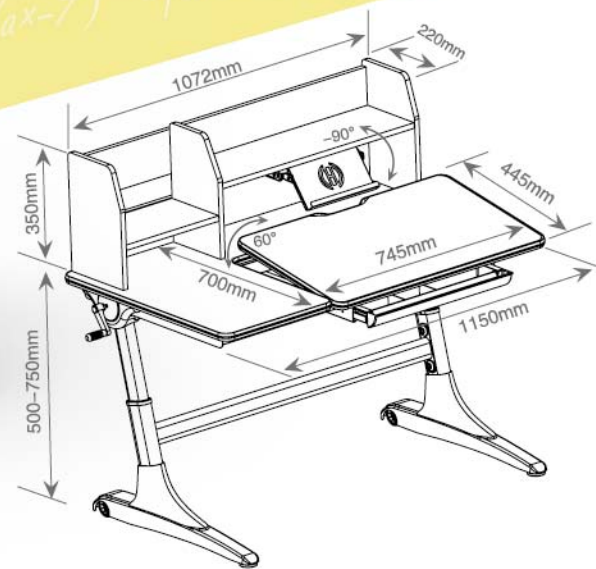

Load-bearing 5kg

Be with children's grow-up

HDDC001

Collapsible book holder

Formica Laminate surfaces

Rear wheels

Collapsible handle

Applicable age 3-18

Correct sitting posture

Eyecare

Protect spine

Height adjustment

Laminate Surface drawing & spongeable

Load-bearing 60kg

Column Segments 2

Simple to start enjoying the health benefits of standing while you work.