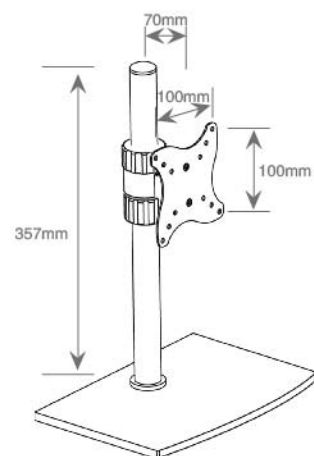

**HDMM001-2**

- VESA 50x50,75x75, 100X100
- Weight 20kg
- Monitor Size 12-24"
- Rotation 360°

**HDMM002-1**

- VESA 75x75,100X100
- Weight 8kg
- Monitor Size 12-32"
- Rotation 360°

HDMM002-2

HDMM003-1

HDMM002-3

HDMM003-2

HDMM002-4

HDMM003-3

HDMB001

50x50,75x75,  
 VESA 100X100  
 Weight 20kg  
 Monitor Size 12-27"

HDMB002

50x50,75x75,  
 VESA 100X100  
 Weight 20kg  
 Monitor Size 12-27"

HDMB003

50x50,75x75,  
 VESA 100X100  
 Weight 20kg  
 Monitor Size 12-27"

HDMA001

Weight 5kg  
 Monitor Size 12-27"  
 Thickness 26.5-65mm  
 Colors: ● ●

Monitor Adapter Kit for non-VESA monitor

Adjustable security arms can be placed in many positions to accommodate varying sizes and shapes of monitors