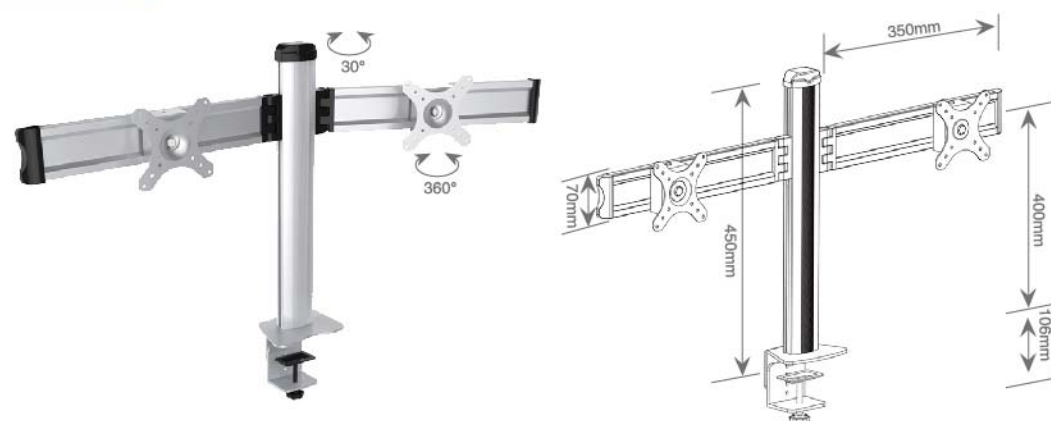

HDMM001-2

- VESA 50x50,75x75, 100X100
- Weight 20kg
- Monitor Size 12-24"
- Rotation 360°