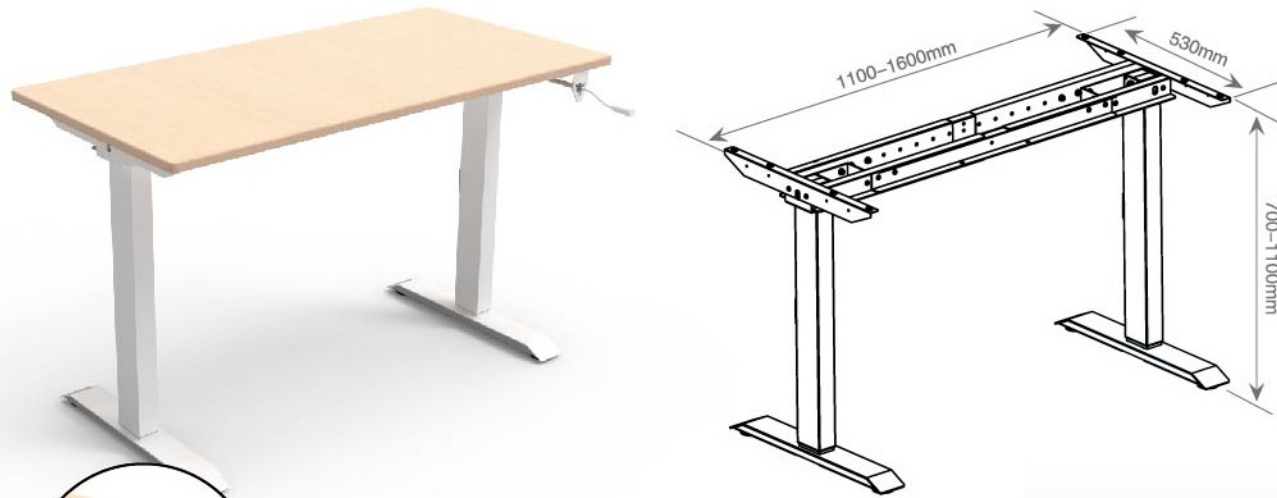

HDDM001

Product Parameters

Load-bearing	80kg	Column Segments	2
Manual			
Desktop Size	1200x600mm 1400x700mm 1600x700mm 1800x800mm		

HDDM001-P