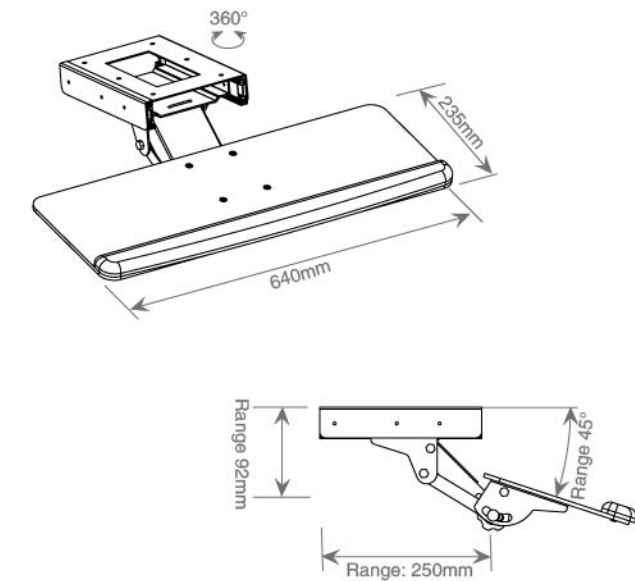

Designed to exactly conform different ways of placing keyboard
It features versatile modes of adjustment.
Easily hides the keyboard tray under desk. Gain more space on desktop.
Reduces the wrist fatigue of long-time working and enhances the typing comfort.

Load-bearing 5kg