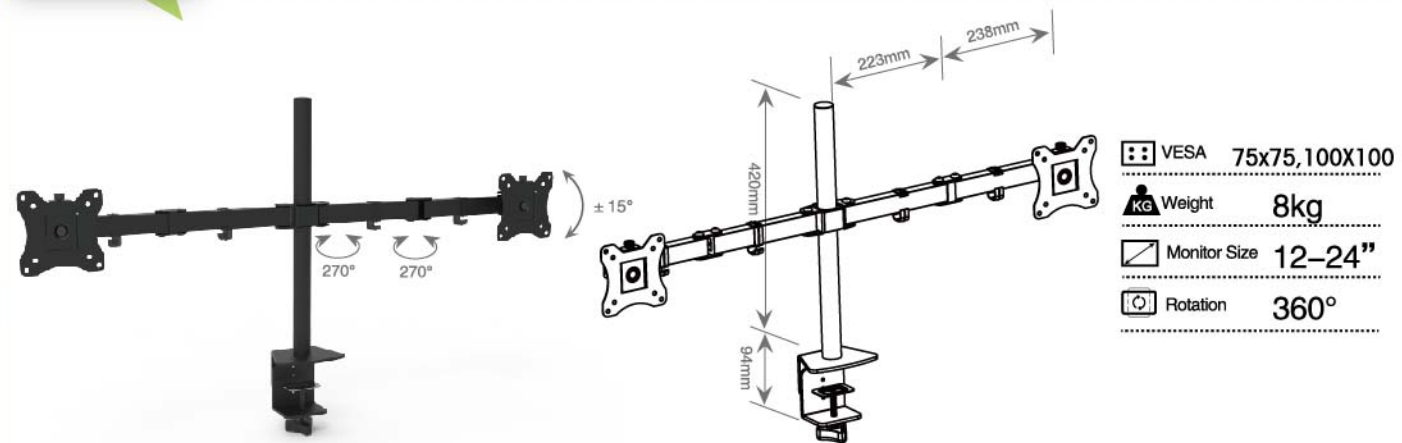

Product Parameters

Load-bearing	80kg	Input Voltage	110~240V
Lifting Speed	35mm/s	Column Segments	3
Memory Data	4	Motor	2
Desktop Size 1200x600mm 1400x700mm 1600x700mm 1800x800mm			

HDDE001-P

HDDE002

Product Parameters

**HDMM001-2**

- VESA 50x50,75x75, 100X100
- Weight 20kg
- Monitor Size 12-24"
- Rotation 360°

**HDMM002-1**

- VESA 75x75,100X100
- Weight 8kg
- Monitor Size 12-32"
- Rotation 360°

HDMM002-2

HDMM003-1

HDMM002-3