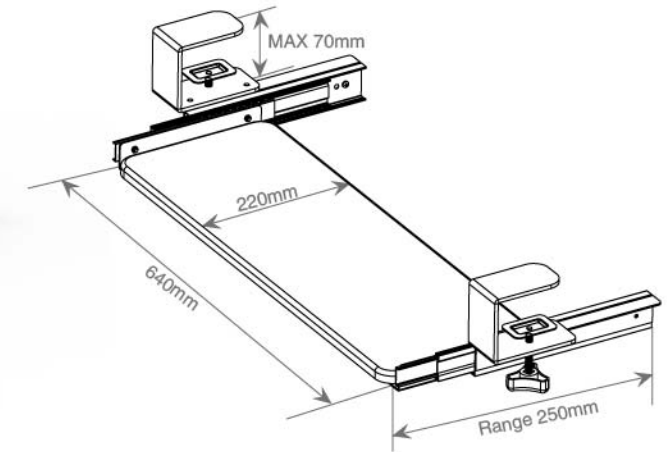

Maximum Desktop Thickness:70MM
Easily hides the keyboard tray under desk. Gain more space on desktop.
Reduces the wrist fatigue of long-time working and enhances the typing comfort.

Load-bearing 5kg

HDDG005