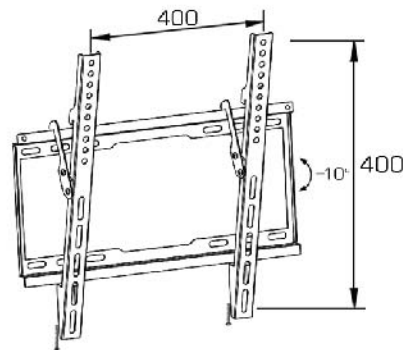

JT3211IIT-37

- VESA Max 200x200mm
- Weight 30kg
- TV Size 24-42"
- Tilt -10°
- Close 30mm

JT2653N

- VESA Max 200x200mm
- Weight 30kg
- TV Size 24-42"
- Close 20mm

JT3211IIT-42

- VESA Max 400x400mm
- Weight 30kg
- TV Size 32-55"
- Tilt -10°
- Close 30mm

JT2938

- VESA Max 400x400mm
- Weight 40kg
- TV Size 32-55"
- Close 20mm

JT3211IIT-63

- VESA Max 600x400mm
- Weight 40kg
- TV Size 32-70"
- Tilt -10°
- Close 30mm

JT2939

- VESA Max 600x400mm
- Weight 40kg
- TV Size 32-70"
- Close 20mm