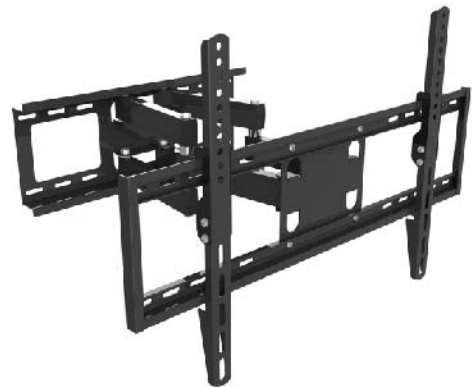

DB004

- VESA Max600x400mm
- Weight 40kg
- TV Size 32-70"
- Tilt -10°
- Swivel ±45°
- Close 66~440mm