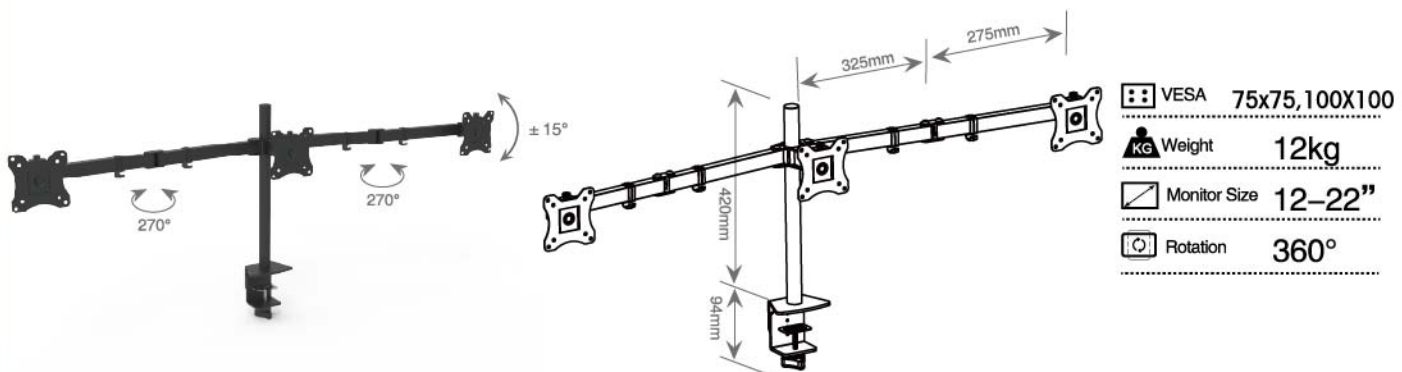

Product Parameters

Load-bearing	80kg	Input Voltage	110~240V
Lifting Speed	35mm/s	Column Segments	3
Memory Data	4	Motor	2
Desktop Size 1200x600mm 1400x700mm 1600x700mm 1800x800mm			

HDDE001-P

HDDE002

Product Parameters

Load-bearing	80kg	Input Voltage	110~240V
Lifting Speed	20mm/s	Column Segments	2
Memory Data	4	Motor	1
Desktop Size 1200x600mm 1400x700mm 1600x700mm 1800x800mm			

HDDE002-P

HDDM001

Product Parameters

Load-bearing	80kg	Column Segments	2
Manual			
Desktop Size	1200x600mm 1400x700mm 1600x700mm 1800x800mm		

**HDMM001-2**

- VESA 50x50,75x75, 100X100
- Weight 20kg
- Monitor Size 12-24"
- Rotation 360°

**HDMM002-1**

- VESA 75x75,100X100
- Weight 8kg
- Monitor Size 12-32"
- Rotation 360°

HDMM002-2

HDMM003-1

HDMM002-3