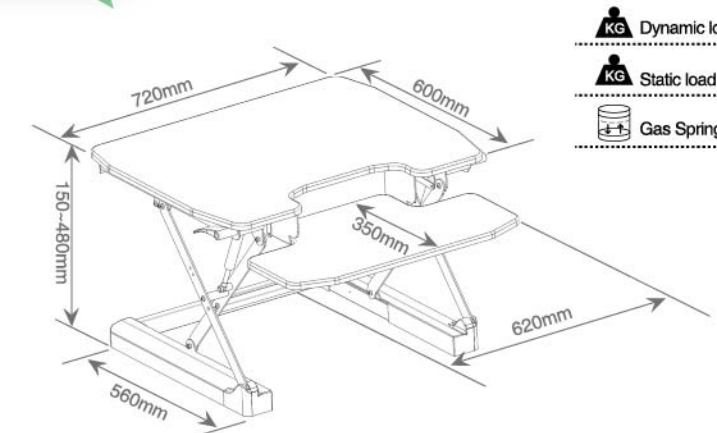

HDWG003-S

- Dynamic load 10kg
- Static load 40kg
- Gas Spring 2