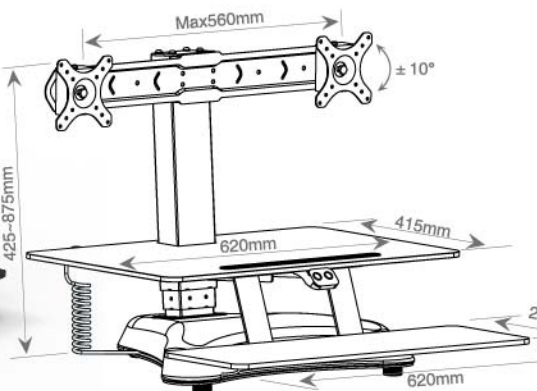

Whether you need to blend in or stand out, our colors give you the choice.

Desktop Colors

Frame Colors

Alternately sitting and standing  
Healthy & Effocoemt

HDWE001-1

VESA	75x75,100x100
Weight	25kg
Monitor Size	12-32"
Lifting Speed	20mm/s
Column Segments	2
Input Voltage	110~240V
Rotation	360°

Thermal Protection Overload Protection Quiet Motor

HDWG001-1

VESA	50x50,75x75,100x100
Monitor Size	12-32"
Dynamic load	5kg
Static load	15kg
Column Segments	2
Gas Spring	1
Rotation	360°

HDWE001-2

VESA	75x75,100x100
Weight	25kg
Monitor Size	12-24"
Lifting Speed	20mm/s
Column Segments	2
Input Voltage	110~240V
Rotation	360°