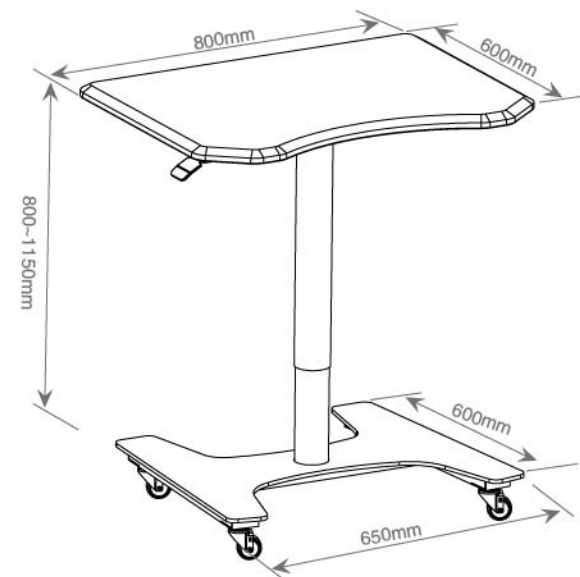

Product Parameters

Dynamic load	6kg	Static load	30kg
Gas Spring	1	Column Segments	2

HDDK002