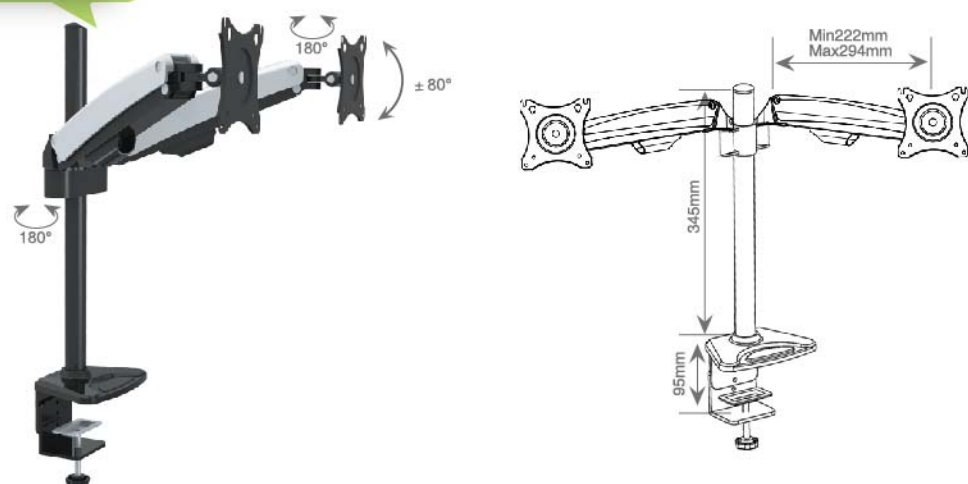

HDMG001-3

- VESA 75x75,100x100
- Weight 6kg
- Monitor Size 13-24"
- Adjust ± 80°
- Gas Spring 2
- Rotation 360°
- Colors: ● ● ● ● ●