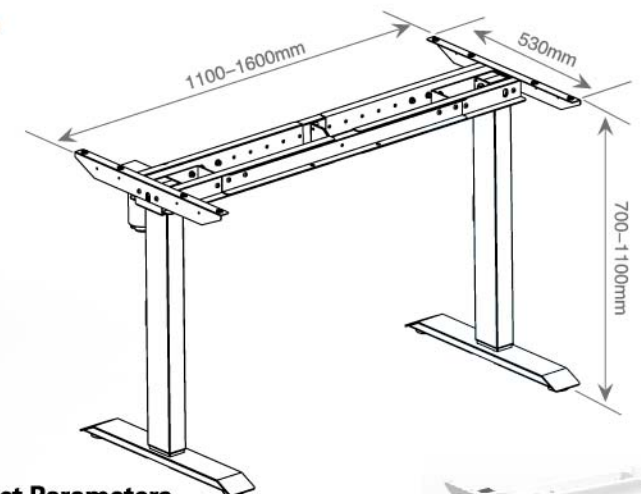

Product Parameters

Load-bearing	80kg	Input Voltage	110~240V
Lifting Speed	35mm/s	Column Segments	3
Memory Data	4	Motor	2
Desktop Size 1200x600mm 1400x700mm 1600x700mm 1800x800mm			

HDDE001-P

HDDE002

Product Parameters

Load-bearing	80kg	Input Voltage	110~240V
Lifting Speed	20mm/s	Column Segments	2
Memory Data	4	Motor	1
Desktop Size 1200x600mm 1400x700mm 1600x700mm 1800x800mm			

HDDE002-P

HDDM001

Product Parameters

Load-bearing	80kg	Column Segments	2
Manual			
Desktop Size	1200x600mm 1400x700mm 1600x700mm 1800x800mm		