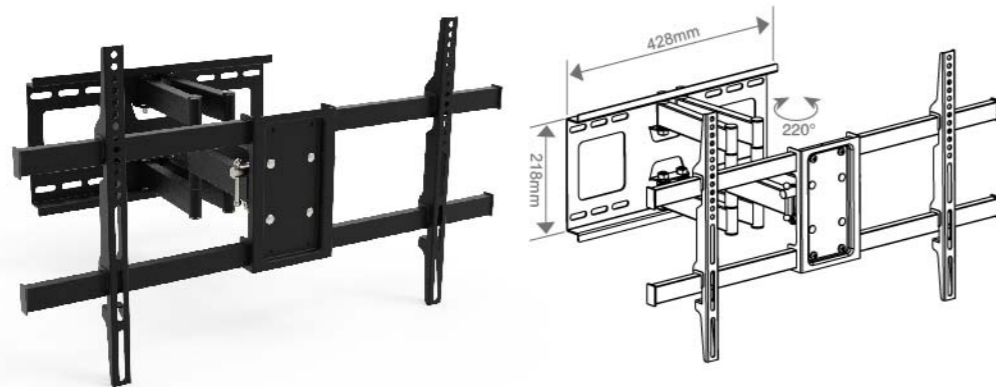

JT2018F-600

- VESA Max600x400mm
- Weight 40kg
- TV Size 32~70"
- Tilt +5~-15°
- Swivel ±30°
- Close 70~420mm
- Rotation ±5°