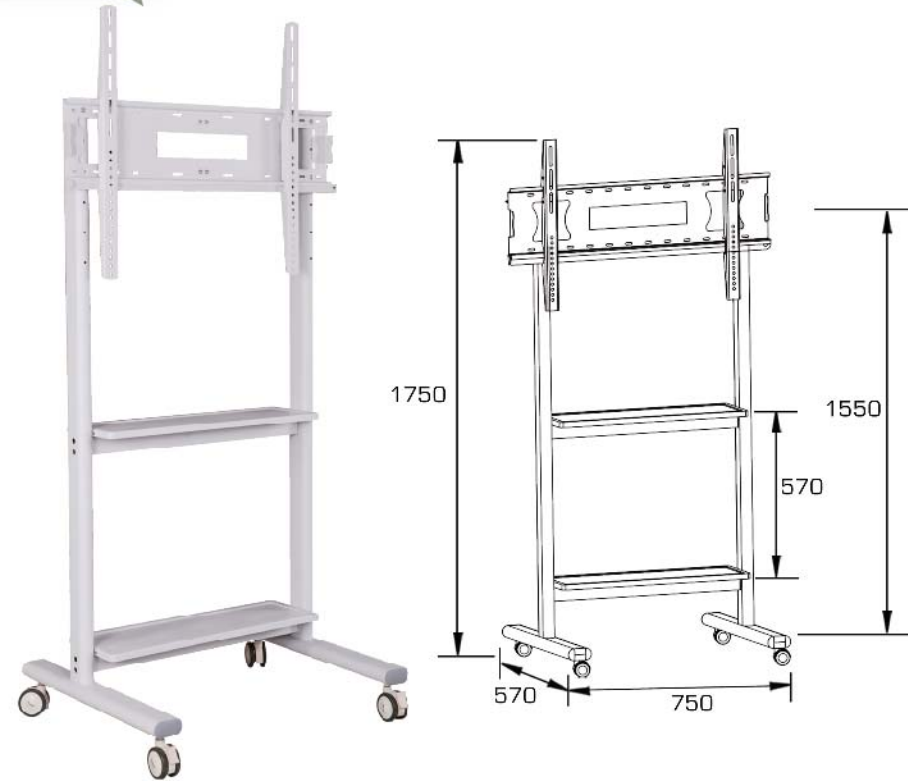

Caser with brake

- VESA Max 400x400
- Weight 40kg
- TV Size 32-55"
- Height adjustable 1100~1350mm

HDCM003-3

VESA	Max 400x400
Weight	40kg
TV Size	32-55"
Height adjustable	1100-1350mm

HDCM004-2

VESA	Max 600x400
Weight	70kg
TV Size	32-55"
Height adjustable	1400mm

HDCF001-3

VESA	Max 600x400
Weight	40kg
TV Size	32-70"

HDCG004-2

VESA	Max 400x400
Weight	40kg
TV Size	32-55"
Height adjustable	1130-1410mm

HDCF005-1

VESA	Max 800x600
Weight	50kg
TV Size	42-85"

HDCM006-2

VESA	Max 600x400
Weight	30kg
TV Size	32-55"
Height adjustable	1010~1450mm

HDSM003

VESA	Max 400x400
Weight	30kg
Monitor Size	32-55"
Height adjustable	1000~1400mm

HDCM006-3

VESA	Max 600x400
Weight	30kg
TV Size	32-55"
Height adjustable	1010~1450mm

# TV CART & STAND

HDCW001

It features a laptop security system, 20 inches (510mm) of height adjustment (work sitting or standing)

This secure, height-adjustable computer cart supports your mobile computing needs