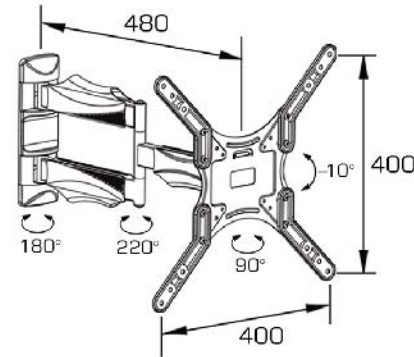

JT2983IIIC

- VESA Max400x400mm
- Weight 30kg
- TV Size 32-55"
- Tilt -10°
- Swivel ±45°
- Close 60~395mm

JT2016AIII

- VESA Max400x400mm
- Weight 30kg
- TV Size 32-55"
- Tilt ±15°
- Swivel ±45°
- Close 100~440mm

JT2016AIII-A

- VESA Max400x400mm
- Weight 30kg
- TV Size 32-55"
- Tilt ±12°
- Swivel ±45°
- Close 100~410mm

JT2015C-S

- VESA Max200x200mm
- Weight 30kg
- TV Size 24-42"
- Tilt -10°
- Swivel ± 45°
- Close 50~460mm

JT3228

- VESA Max200x200mm
- Weight 40kg
- TV Size 24-42"
- Tilt ± 10°
- Swivel ± 45°
- Close 60~545mm

JT2015C-M

- VESA Max400x400mm
- Weight 30kg
- TV Size 32-55"
- Tilt -10°
- Swivel ± 45°
- Close 50~460mm

JT3228-400

- VESA Max400x400mm
- Weight 40kg
- TV Size 32-55"
- Tilt ± 10°
- Swivel ± 45°
- Close 60~555mm

JT2015C-L

- VESA Max400x400mm
- Weight 30kg
- TV Size 32-55"
- Tilt -10°
- Swivel ± 45°
- Close 50~460mm