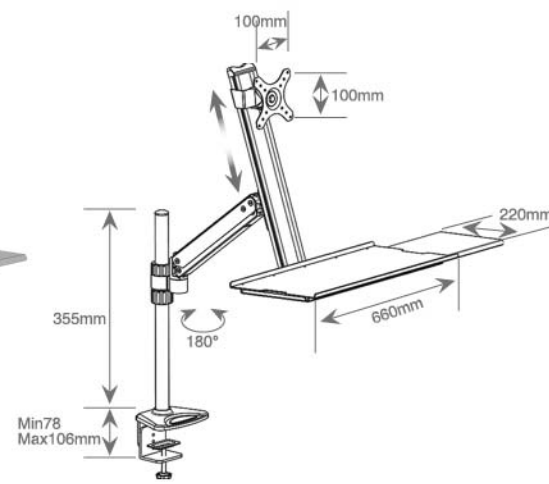

HDWG003-L

- Dynamic load 10kg
- Static load 40kg
- Gas Spring 2

HDWM002

Load **3kg**  
 Manual

HDWM003

VESA 50x50,75x75,  
100X100  
 Weight **5kg**  
 Monitor Size **13-27"**  
 Gas Spring **1**  
 Rotation **360°**  
 Colors: ● ●

HDWM004

VESA 50x50,75x75,  
100X100  
 Weight **5kg**  
 Monitor Size **13-27"**  
 Gas Spring **1**  
 Rotation **360°**  
 Colors: ● ●