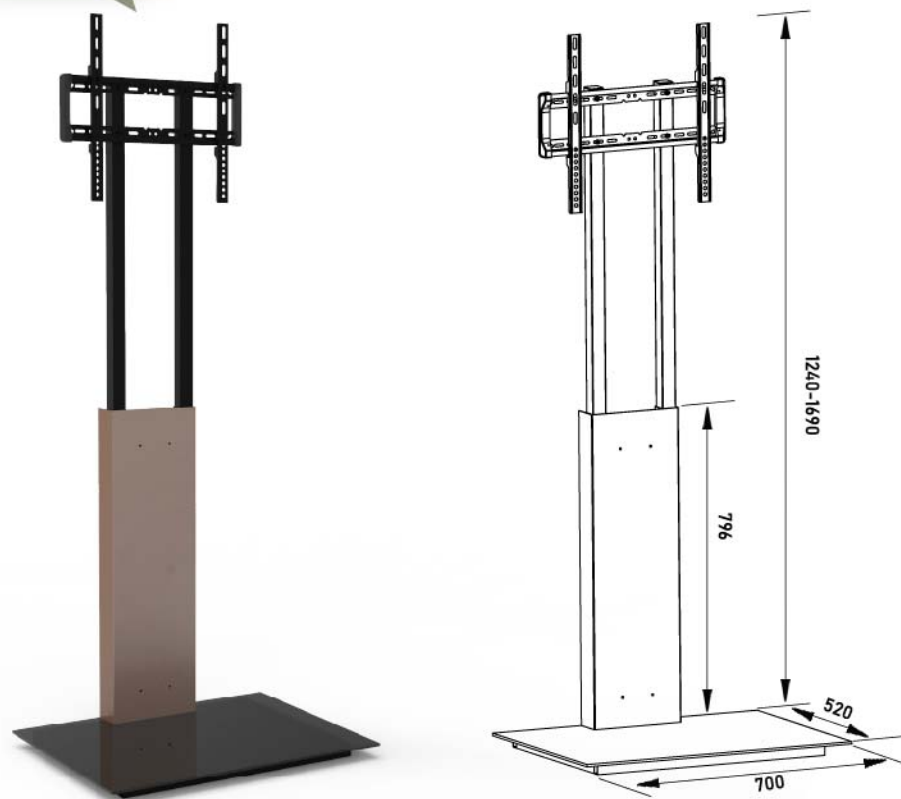

Caser with brake

- VESA Max 400x400
- Weight 40kg
- TV Size 32-55"
- Height adjustable 1100~1350mm

HDCM003-3

VESA	Max 400x400
Weight	40kg
TV Size	32-55"
Height adjustable	1100-1350mm

HDCM004-2

VESA	Max 600x400
Weight	70kg
TV Size	32-55"
Height adjustable	1400mm

HDCF001-3

VESA	Max 600x400
Weight	40kg
TV Size	32-70"

HDCG004-2

VESA	Max 400x400
Weight	40kg
TV Size	32-55"
Height adjustable	1130-1410mm

HDCF005-1

VESA	Max 800x600
Weight	50kg
TV Size	42-85"

HDCM006-2

VESA	Max 600x400
Weight	30kg
TV Size	32-55"
Height adjustable	1010~1450mm

HDSM003

VESA	Max 400x400
Weight	30kg
Monitor Size	32-55"
Height adjustable	1000~1400mm

HDCM006-3

VESA	Max 600x400
Weight	30kg
TV Size	32-55"
Height adjustable	1010~1450mm

# TV CART & STAND

HDCW001

It features a laptop security system, 20 inches (510mm) of height adjustment (work sitting or standing)

This secure, height-adjustable computer cart supports your mobile computing needs