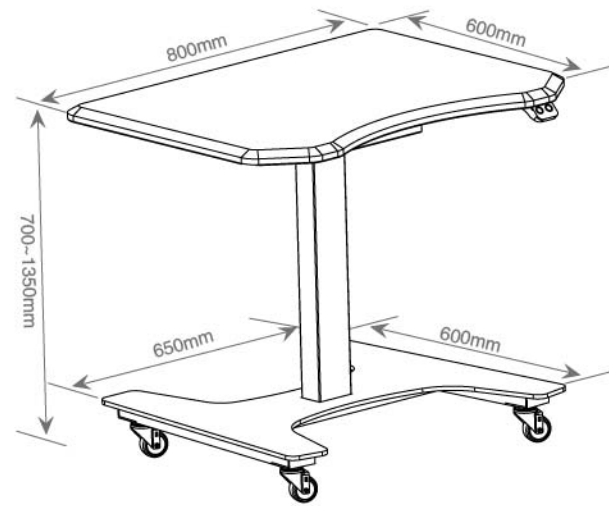

HDDE005

Product Parameters

Load-bearing	30kg	Input Voltage	110~240V
Lifting Speed	35mm/s	Column Segments	3
Motor	1		

HDDK001