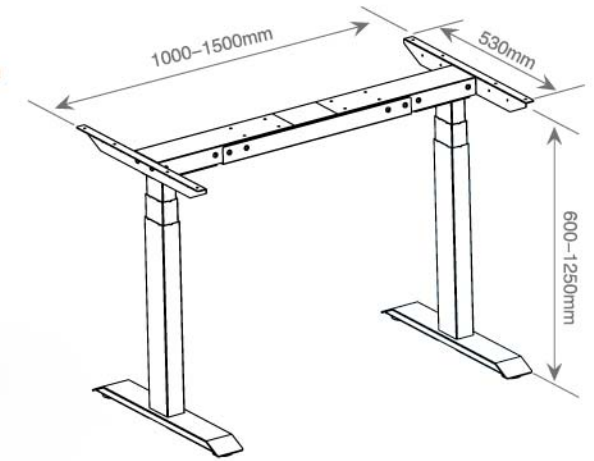

Product Parameters

Load-bearing	80kg	Input Voltage	110~240V
Lifting Speed	35mm/s	Column Segments	3
Memory Data	4	Motor	2
Desktop Size 1200x600mm 1400x700mm 1600x700mm 1800x800mm			

HDDE001-P

HDDE002

Product Parameters

Load-bearing	80kg	Input Voltage	110~240V
Lifting Speed	20mm/s	Column Segments	2
Memory Data	4	Motor	1
Desktop Size 1200x600mm 1400x700mm 1600x700mm 1800x800mm			

HDDE002-P

HDDM001

Product Parameters

Load-bearing	80kg	Column Segments	2
Manual			
Desktop Size	1200x600mm 1400x700mm 1600x700mm 1800x800mm		