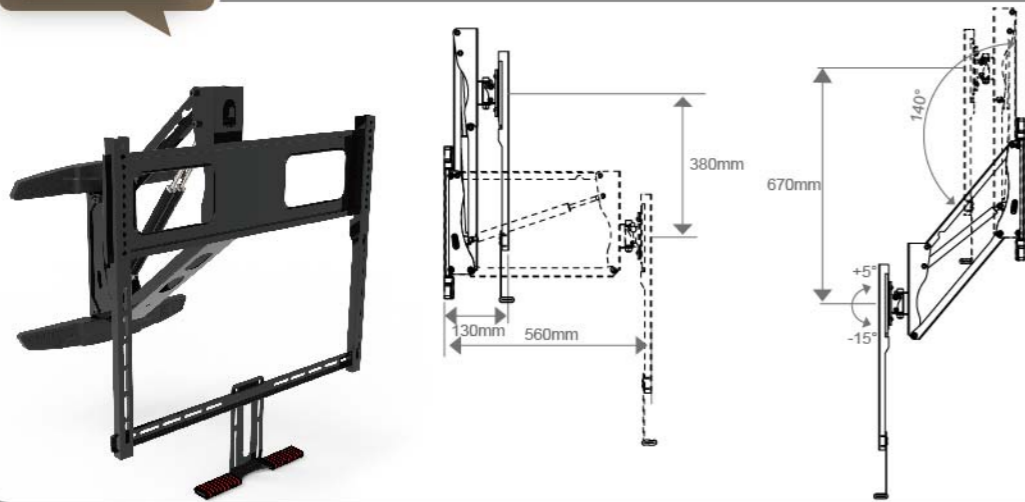

Weight	7kg
Panel Size	450x430mm

HDCW004-1

Drawer

CPU Holder

VESA	50x50, 75x75, 100x100
Weight	20kg
Monitor Size	12-32"
Rotation	360°

JT2018J

- VESA Max600x400mm
- Weight 13~35kg
- TV Size 32~70"
- Tilt +5~-15°
- Swivel ±45°
- Close 130~560mm
- Rotation ±5°
- Gas Spring 2

JT2018C

- VESA Max900x600mm
- Weight 50kg
- TV Size 42~100"
- Tilt -10°
- Swivel ±45°
- Close 76~453mm