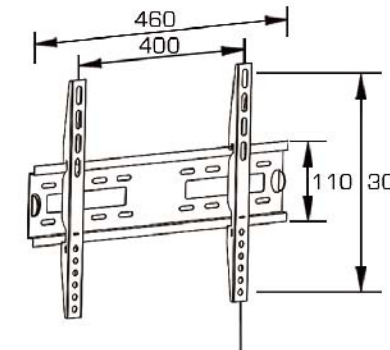

JT3211IIT-37

- VESA Max 200x200mm
- Weight 30kg
- TV Size 24-42"
- Tilt -10°
- Close 30mm

JT2653N

- VESA Max 200x200mm
- Weight 30kg
- TV Size 24-42"
- Close 20mm

JT3211IIT-42

- VESA Max 400x400mm
- Weight 30kg
- TV Size 32-55"
- Tilt -10°
- Close 30mm

JT2938

- VESA Max 400x400mm
- Weight 40kg
- TV Size 32-55"
- Close 20mm

JT3211IIT-63

- VESA Max 600x400mm
- Weight 40kg
- TV Size 32-70"
- Tilt -10°
- Close 30mm

JT2939

- VESA Max 600x400mm
- Weight 40kg
- TV Size 32-70"
- Close 20mm