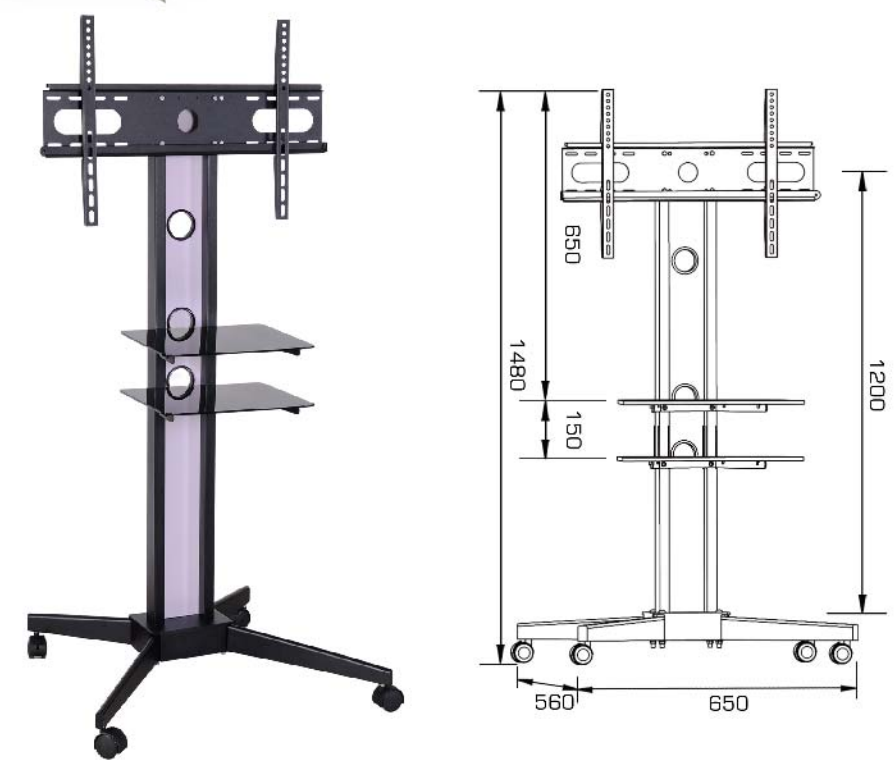

HDCF003-3

- VESA Max 400x400
- Weight 40kg
- TV Size 32-55"

HDCE002

- VESA Max 400x400
- Weight 30kg
- TV Size 32-55"
- Lifting Speed 35mm/s
- Height adjustable 700~1350mm
- Input Voltage 110~240V

HDCG003-2

Caser with brake

- VESA Max 400x400
- Weight 40kg
- TV Size 32-55"
- Height adjustable 1100~1350mm

HDCM003-3

VESA	Max 400x400
Weight	40kg
TV Size	32-55"
Height adjustable	1100-1350mm

HDCM004-2

VESA	Max 600x400
Weight	70kg
TV Size	32-55"
Height adjustable	1400mm

HDCF001-3

VESA	Max 600x400
Weight	40kg
TV Size	32-70"

HDCG004-2

VESA	Max 400x400
Weight	40kg
TV Size	32-55"
Height adjustable	1130-1410mm

HDCF005-1

VESA	Max 800x600
Weight	50kg
TV Size	42-85"

HDCM006-2

VESA	Max 600x400
Weight	30kg
TV Size	32-55"
Height adjustable	1010~1450mm

HDSM003

VESA	Max 400x400
Weight	30kg
Monitor Size	32-55"
Height adjustable	1000~1400mm

HDCM006-3

VESA	Max 600x400
Weight	30kg
TV Size	32-55"
Height adjustable	1010~1450mm