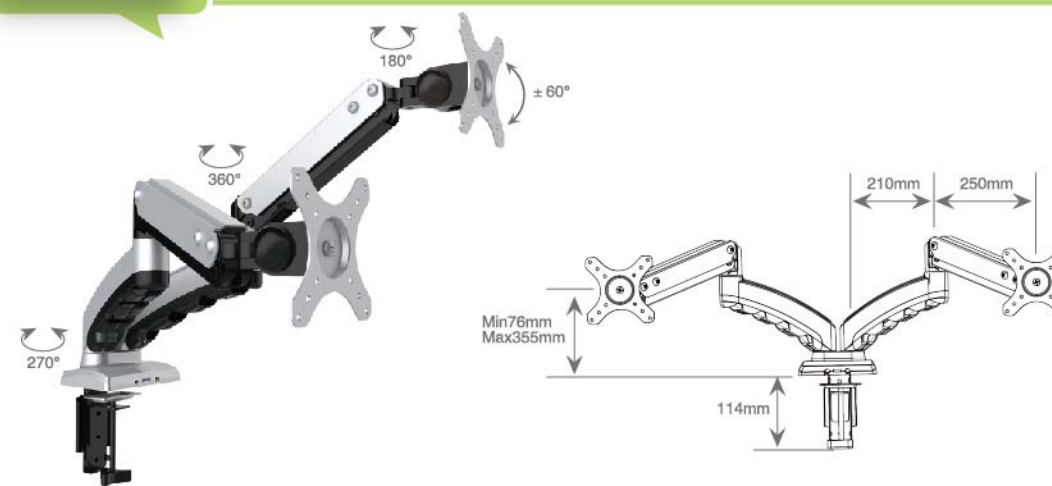

HDMG002-2

- VESA 50x50,75x75,100x100
- Weight 5kg
- Monitor Size 12-24"
- Adjust ± 60°
- Gas Spring 2
- Rotation 360°
- Colors: ● ● ● ● ●