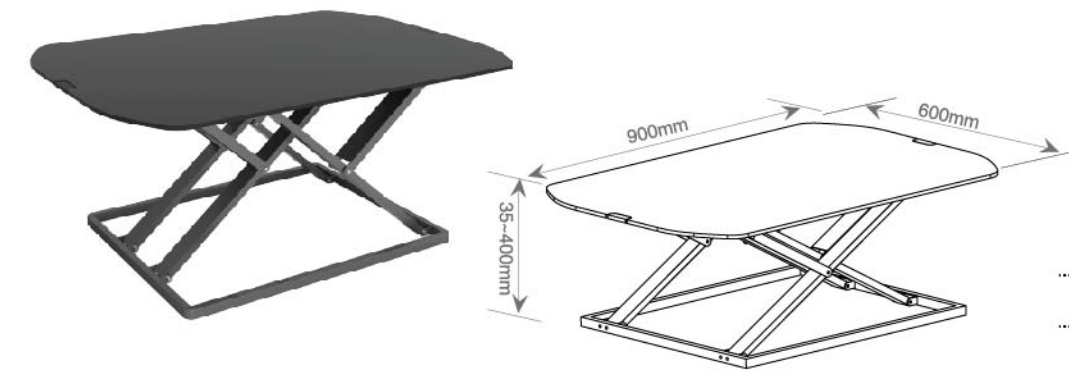

HDWG005

Keyboard Size	620x350mm
Desktop Size	800x600mm
Dynamic load	10kg
Static load	30kg
Height adjustable	105~435mm
Gas Spring	2

HDWG002-S

- Dynamic load 8kg
- Static load 30kg
- Gas Spring 1

HDWG002-M

- Dynamic load 8kg
- Static load 30kg
- Gas Spring 1