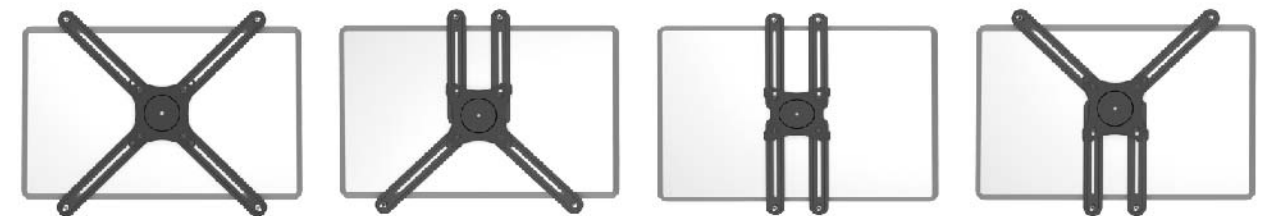

50x50,75x75,  
 VESA 100X100  
 Weight 20kg  
 Monitor Size 12-27"

HDMA001

Weight 5kg  
 Monitor Size 12-27"  
 Thickness 26.5-65mm  
 Colors: ● ●

Monitor Adapter Kit for non-VESA monitor

Adjustable security arms can be placed in many positions to accommodate varying sizes and shapes of monitors