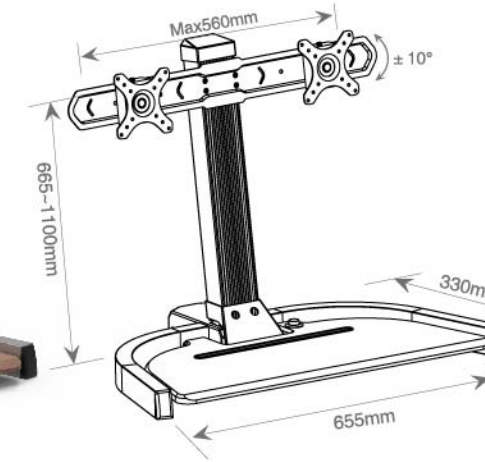

Product Parameters

Load-bearing	80kg	Input Voltage	110~240V
Lifting Speed	35mm/s	Column Segments	3
Memory Data	4	Motor	2
Desktop Size 1200x600mm 1400x700mm 1600x700mm 1800x800mm			

HDDE001-P

HDDE002

Product Parameters

Thermal Protection Overload Protection Quiet Motor

HDWG001-1

VESA	50x50,75x75,100x100
Monitor Size	12-32"
Dynamic load	5kg
Static load	15kg
Column Segments	2
Gas Spring	1
Rotation	360°

HDWE001-2

VESA	75x75,100x100
Weight	25kg
Monitor Size	12-24"
Lifting Speed	20mm/s
Column Segments	2
Input Voltage	110~240V
Rotation	360°

Thermal Protection Overload Protection Quiet Motor

HDWG001-2

VESA	50x50,75x75,100x100
Monitor Size	12-24"
Dynamic load	5kg
Static load	15kg
Column Segments	2
Gas Spring	1
Rotation	360°

HDWE002-S

Weight	25kg
Lifting Speed	15mm/s
Input Voltage	110~240V