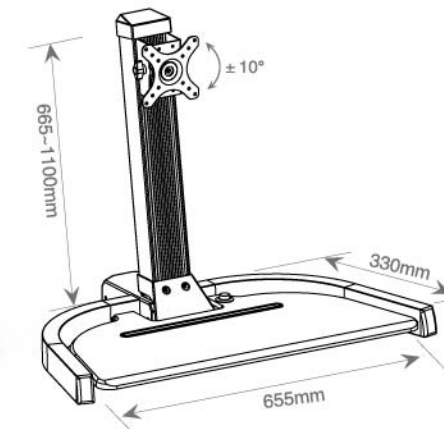

Product Parameters

Load-bearing	80kg	Input Voltage	110~240V
Lifting Speed	35mm/s	Column Segments	3
Memory Data	4	Motor	2
Desktop Size 1200x600mm 1400x700mm 1600x700mm 1800x800mm			

HDDE001-P

HDDE002

Product Parameters

Whether you need to blend in or stand out, our colors give you the choice.

Desktop Colors

Frame Colors

Alternately sitting and standing  
Healthy & Effocoemt

HDWE001-1

VESA	75x75,100x100
Weight	25kg
Monitor Size	12-32"
Lifting Speed	20mm/s
Column Segments	2
Input Voltage	110~240V
Rotation	360°

Thermal Protection Overload Protection Quiet Motor

HDWG001-1

VESA	50x50,75x75,100x100
Monitor Size	12-32"
Dynamic load	5kg
Static load	15kg
Column Segments	2
Gas Spring	1
Rotation	360°

HDWE001-2

VESA	75x75,100x100
Weight	25kg
Monitor Size	12-24"
Lifting Speed	20mm/s
Column Segments	2
Input Voltage	110~240V
Rotation	360°