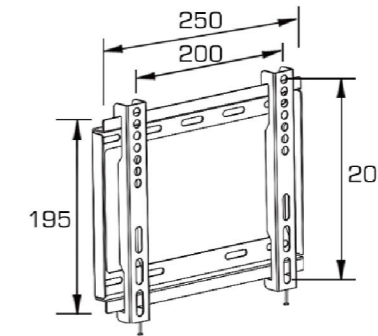

JT3211-37

- VESA Max 200x200mm
- Weight 30kg
- TV Size 24-42"
- Close 25mm