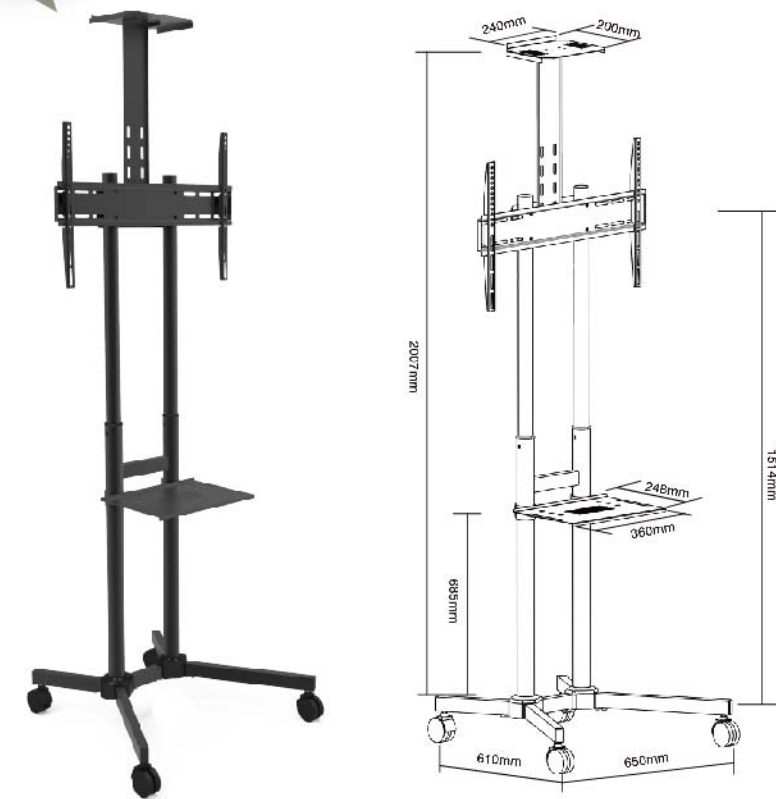

Caser with brake

- VESA Max 400x400
- Weight 40kg
- TV Size 32-55"
- Height adjustable 1100~1350mm

HDCM003-3

VESA	Max 400x400
Weight	40kg
TV Size	32-55"
Height adjustable	1100-1350mm

HDCM004-2

VESA	Max 600x400
Weight	70kg
TV Size	32-55"
Height adjustable	1400mm

HDCF001-3

VESA	Max 600x400
Weight	40kg
TV Size	32-70"

HDCG004-2

VESA	Max 400x400
Weight	40kg
TV Size	32-55"
Height adjustable	1130-1410mm

HDCF005-1

VESA	Max 800x600
Weight	50kg
TV Size	42-85"

HDCM006-2

VESA	Max 600x400
Weight	30kg
TV Size	32-55"
Height adjustable	1010~1450mm

HDSM003

VESA	Max 400x400
Weight	30kg
Monitor Size	32-55"
Height adjustable	1000~1400mm

HDCM006-3

VESA	Max 600x400
Weight	30kg
TV Size	32-55"
Height adjustable	1010~1450mm

# TV CART & STAND

HDCW001

It features a laptop security system, 20 inches (510mm) of height adjustment (work sitting or standing)

This secure, height-adjustable computer cart supports your mobile computing needs