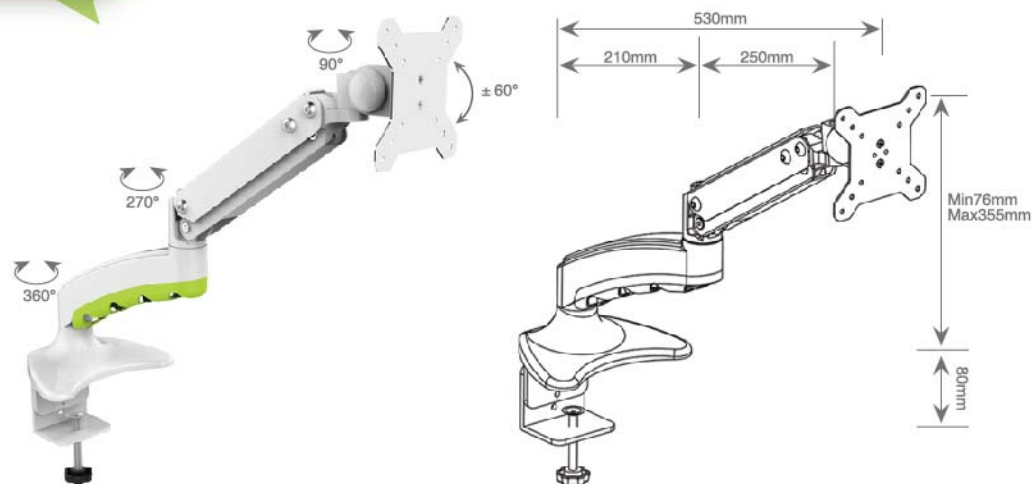

### HDMG002-2

- VESA 50x50,75x75,100x100
- Weight 5kg
- Monitor Size 12-24"
- Adjust ± 60°
- Gas Spring 2
- Rotation 360°
- Colors: ● ● ● ● ●

### HDMG001-3

- VESA 75x75,100x100
- Weight 6kg
- Monitor Size 13-24"
- Adjust ± 80°
- Gas Spring 2
- Rotation 360°
- Colors: ● ● ● ● ●

### HDMG002-3

- VESA 50x50,75x75,100x100
- Weight 5kg
- Monitor Size 12-24"
- Adjust ± 60°
- Gas Spring 2
- Rotation 360°
- Colors: ● ● ● ● ●

**HDMG002**

- VESA 50x50,75x75, 100X100
- Weight 5kg
- Monitor Size 12-24"
- Adjust ±60°
- Gas Spring 1
- Colors: