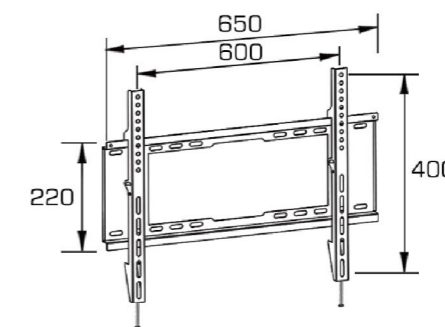

JT2017C-100

- VESA Max 100x100mm
- Weight 20kg
- TV Size 12-32"
- Tilt +5~-12°
- Swivel ±90°
- Close 75~420mm

JT2017C-200

- VESA Max 200x200mm
- Weight 20kg
- TV Size 24-42"
- Tilt +5~-12°
- Swivel ±90°
- Close 75~420mm

JT3211-37

- VESA Max 200x200mm
- Weight 30kg
- TV Size 24-42"
- Close 25mm

JT3211

- VESA Max 400x400mm
- Weight 30kg
- TV Size 32-55"
- Close 25mm

JT3211IIF-63

- VESA Max 600x400mm
- Weight 40kg
- TV Size 32-70"
- Close 30mm