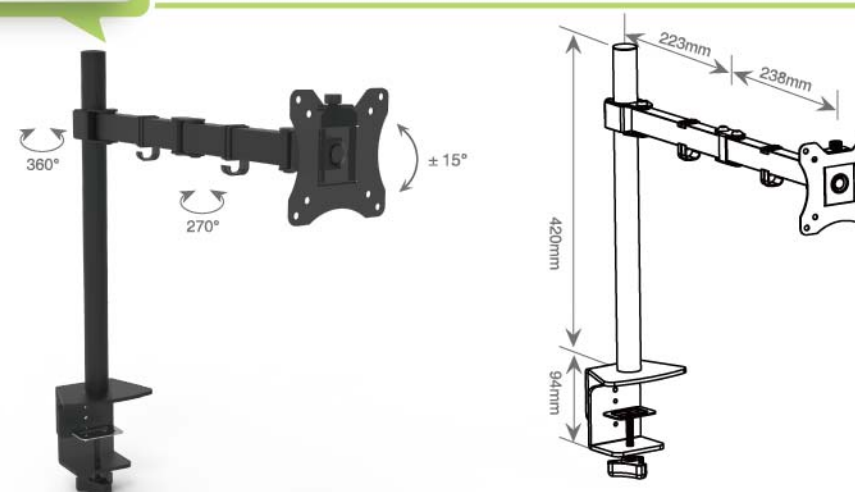

HDMM002-1

- VESA 75x75,100X100
- Weight 8kg
- Monitor Size 12-32"
- Rotation 360°